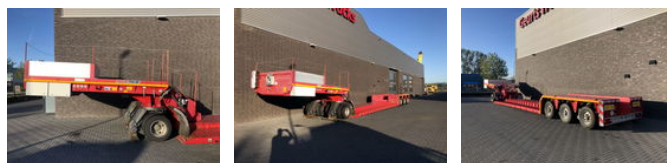

ROJO 1+ 3 LOWLOADER

Allgemeine Merkmale

Marke	ROJO
Unterkategorie	Tieflader
Baujahr	2010
Datum der Erstzulassung	07-06-2010
Zustand	Gebraucht
Referenz	1788555

ROJO 1+ 3 LOWLOADER

Technische Spezifikationen

Anzahl der Achsen

4

Beschreibung

goldhofer rojo 1 bed 3 lowloader nock of neck dolly with pendel axel at back 3 x pendel axels giant back of trailer exavator bridge bed lenght 8 meters width of bed 285 cm + 2x 25 cm site extension trailer work on electric hydraulic powerpack trailer is like new only 5000 kilometers Geurts Trucks' general terms and conditions apply to all offers, quotations and agreements. All agreements with Geurts Trucks are governed by the law of the Netherlands and the Oost-Brabant Court, located in 's-Hertogenbosch, has exclusive jurisdiction to take cognizance of any disputes. You can find the full text of our general terms and conditions on our website: <https://www.geurtstrucks.com/terms-and-conditions>