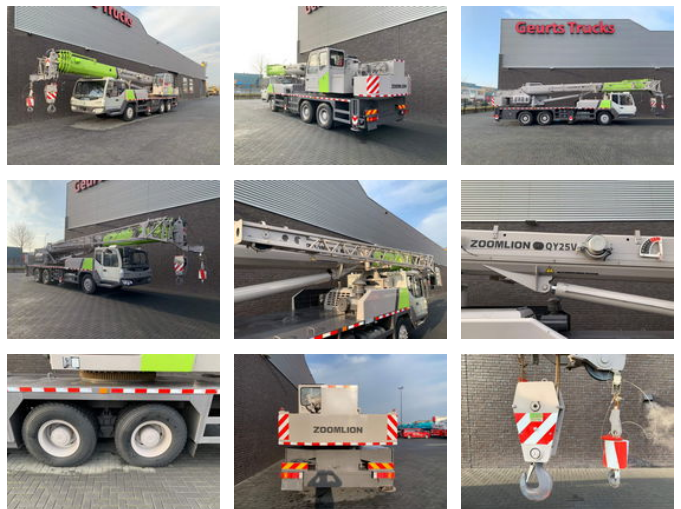

## Zoomlion QY25V51.5 25 TONS CRANE/KRAN/GRUA/KRAAN

### Allgemeine Merkmale

Marke	Zoomlion
Unterkategorie	All-Terrain-Kran
Kilometerstand	1.215km
Baujahr	2016
Abgelesene Betriebsstunden	66
Farbe	Grau
Zustand	Gebraucht
Allgemeinzustand	Sehr gut
Kraftstoff	Diesel
Referenz	1788774

### Eigenschaften

Hubkapazität	25.000kg
Masttyp	Teleskopisch

## Beschreibung

ZOONLION TYPE QY25V51.5 25 TONS CRANE TRACTION 6X4 WHEELBASE 422 CM STEELSUSPENSION CAB WITH AIRCO NIGHTHEATER MANUAL GEARBOX ONLY 1215 KM !!!! DEADWEIGHT IN DRIVING CONDITION 29400 KG ZOOMLION QY25V51.5 CRANE LIFTHING CAPACITY 25 TONS 38.5 METER HYDRAULIC TELESCOOP PLUS 8 METER JIB TOTAL 46.5 METER WORKING HIGHT 2X HYDRAULIC WINCH 25 TON HOOK 66 WORKINH HOURS ONLY !!!! CRANE IS UNUSED AND READY FOR WORK WIR SPRECHEN DEUTSCH WE SPEAK ENLISCH HABLAMOS ESPANOL Geurts Trucks' general terms and conditions apply to all offers, quotations and agreements. All agreements with Geurts Trucks are governed by the law of the Netherlands and the Oost-Brabant Court, located in 's-Hertogenbosch, has exclusive jurisdiction to take cognizance of any disputes. You can find the full text of our general terms and conditions on our website: <https://www.geurtstrucks.com/terms-and-conditions>