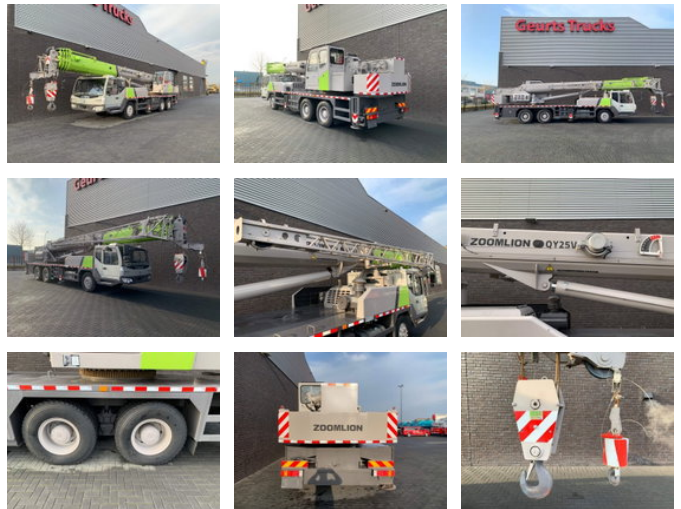

Zoomlion QY25V51.5 25 TONS CRANE/KRAN/GRUA/KRAAN

Allgemeine Merkmale

Marke	Zoomlion
Unterkategorie	All-Terrain-Kran
Zählerstand	1.215km
Baujahr	2016
Angezeigte Öffnungszeiten	66
Farbe	Grau
Zustand	Gebraucht
Allgemeiner Zustand	Sehr gut
Kraftstoff	Diesel
Referenz	1788774

Eigenschaften

Maximale Hubkraft	25.000kg
Masttyp	Teleskopisch

Zoomlion QY25V51.5 25 TONS CRANE/KRAN/GRUA/KRAAN

Technische Spezifikationen

Fahren

wheels

Beschreibung

ZOONLION TYPE QY25V51.5 25 TONS CRANE TRACTION 6X4 WHEELBASE 422 CM STEELSUSPENSION CAB WITH AIRCO NIGHTHEATER MANUAL GEARBOX ONLY 1215 KM !!!! DEADWEIGHT IN DRIVING CONDITION 29400 KG ZOOMLION QY25V51.5 CRANE LIFTHING CAPACITY 25 TONS 38.5 METER HYDRAULIC TELESCOOP PLUS 8 METER JIB TOTAL 46.5 METER WORKING HIGHT 2X HYDRAULIC WINCH 25 TON HOOK 66 WORKINH HOURS ONLY !!!! CRANE IS UNUSED AND READY FOR WORK WIR SPRECHEN DEUTSCH WE SPEAK ENLISCH HABLAMOS ESPANOL Geurts Trucks' general terms and conditions apply to all offers, quotations and agreements. All agreements with Geurts Trucks are governed by the law of the Netherlands and the Oost-Brabant Court, located in 's-Hertogenbosch, has exclusive jurisdiction to take cognizance of any disputes. You can find the full text of our general terms and conditions on our website: <https://www.geurtstrucks.com/terms-and-conditions>