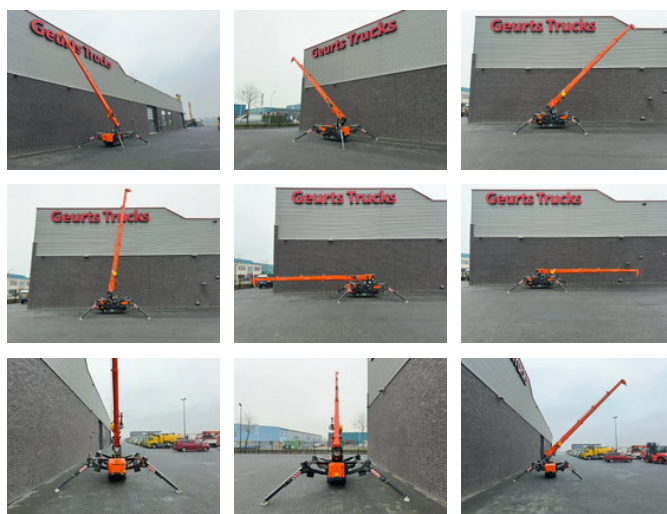

# Jekko SPX328CL ELECTRIC RUPS TELESKOOP KRAAN/ RAUPENKRAAN/TELESCOPIC CRAWLER CRANE 2023 ONLY 166 HOURS !!!

## Características generales

Marca	Jekko
Subcategoría	Grúa telescópica sobre oruga
Fecha de primera inscripción	17-07-2023
Horario mostrado	166
Color	Naranja
Condición	Usado
Estado general	Muy bien
Combustible	Eléctrico
Referencia	1790022
Marcado CE	Y

## Propiedades

Peso individual	2.300kg
Número de serie	8621
Capacidad máxima de elevación	2.800kg
Altura de elevación	1.040cm
Tipo de mástil	Telescópico

## Descripción

JEKKO SPX328CL ELECTRIC TELESCOPIC CRAWLER CRANE Technical data: max. lifting capacity 2800 kg max. reach of crane 10 m max lifting height 10.4 m Slewing angle continuous 4x hydraulic extendable 4x stabilization radio remote control dimensions: 295 cm x 73 cm x 161 cm hook electric motor traction 48V / 220 Ah lithium-ion battery pack 7 kw CE certificate ONLY 166 DEMO HOURS !!!! ALL BOOKS DOCUMENTS AND CERTIFICATES AVAILABLE CRANE AVAILABLE IMMEDIATELY.  
WWW.GEURTSTRUCKS.COM FOLLOW OUR INSTAGRAM: GEURTSTRUCKS WIR SPRECHEN DEUTSCH WE SPEAK ENGLISH HABLAMOS ESPANOL Geurts Trucks' general terms and conditions apply to all offers, quotations and agreements. All agreements with Geurts Trucks are governed by the law of the Netherlands and the Oost-Brabant Court, located in 's-Hertogenbosch, has exclusive jurisdiction to take cognizance of any disputes. You can find the full text of our general terms and conditions on our website: <https://www.geurtstrucks.com/terms-and-conditions>