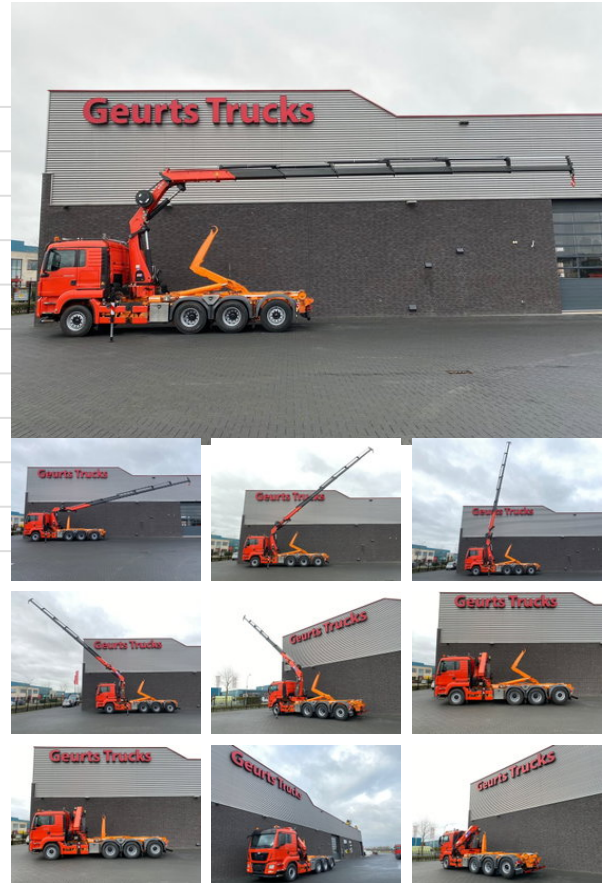

MAN TGS 35.480 8X4 TRIDEM + 20 TON HAAKARM + HMF 3220-K6 KRAAN/ KRAN/CRANE/GRUA

Características generales

Marca	MAN
Modelo	TGS 35.480
Subcategoría	Contenedor
Sistema de contenedores	hook
Lectura del contador	283.323km
Fecha de primera inscripción	22-12-2015
Color	Naranja
Condición	Usado
Estado general	Muy bien
Combustible	Diesel
Clase de emisiones	Euro 6
Referencia	1789656

Propiedades

Peso individual	18.025kg
Cabina	Cabaña para dormir
Número de serie	1621
Capacidad máxima de elevación	6.070kg
Altura de elevación	2.040cm
Capacidad del cilindro	12.419cc

Especificaciones técnicas

Número de ejes	4
Configuración de ejes	8x4
Transmisión	Automático

Descripción

MAN TGS 35.480 8X4 TRIDEM + 20 TONS AJK HOOKLIFT + HMF 3220-K6 CRANE EURO 6 L PAKKET 480 HP TRACTION 8X4 TRIDEM TRIDEM LAST AXLE LIFT AND STEERING AIRSUSPENSION WHEELBASE 360 CM DIFF SPERRE TGS SLEEP CAB WITH AIRCO HEATER NAVI LETHER FRIDGE AUTOMATIC GEARBOX TRAILER COUPLING AND HYDRAULIC CONECTIONS AJK HOOKLIFTSYSTEM 20 TONS HYDRAULIC CONTAINER LOCKING STAINLESS STEELBOXES AND NETTING TRAY HMF 3220-K6 CRANE 6X HYDRAULIC EXTENDABLE RADIO REMOTE CONTROL EXTRA HYDRAULIC FUNCTIONS (5th AND 6th FUNCTION) MAX LIFTING CAPACITY 6070 KG MAX LIFTING CAPACITY ON 1670 CM 1330 KG MAX WORKING HIGH 2040 CM CENTRAL GREASING ON THE CRANE WWW.GEURTSTRUCKS.COM FOLLOW OUR INSTAGRAM: GEURTSTRUCKS WIR SPRECHEN DEUTSCH WE SPEAK ENGLISH HABLAMOS ESPANOL Geurts Trucks' general terms and conditions apply to all offers, quotations and agreements. All agreements with Geurts Trucks are governed by the law of the Netherlands and the Oost-Brabant Court, located in 's-Hertogenbosch, has exclusive jurisdiction to take cognizance of any disputes. You can find the full text of our general terms and conditions on our website: <https://www.geurtstrucks.com/terms-and-conditions>