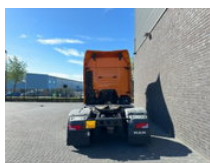

MAN TGX 18.460 4X2 TREKKER/TRACTOR/SZM EURO 6

Características generales

Marca	MAN
Modelo	TGX 18.460
Subcategoría	Cabeza tractora
Lectura del contador	400.169km
Fecha de primera inscripción	18-09-2017
Color	Naranja
Condición	Usado
Estado general	Muy bien
Combustible	Diesel
Clase de emisiones	Euro 6
Referencia	1789816

Propiedades

Peso individual	7.714kg
Cabina	Cabaña para dormir
Número de serie	8792
Capacidad del cilindro	12.419cc

MAN TGX 18.460 4X2 TREKKER/TRACTOR/SZM EURO 6

Especificaciones técnicas

Número de ejes	2
Configuración de ejes	4x2
Transmisión	Automático

Descripción

MAN TGX 18.460 4X2 TRACTOR EURO 6 L PAKKET 460 HP TRACTION 4X2 AIRSUSPENSION TGX SLEEP CAB WITH OPTIONS: -AIRCO (CLIMA) -NIGHT HEATER -NAVI -FRIDGE AUTOMATIC GEARBOX LED LARGE DIESEL TANK 590 LITERS
WWW.GEURTSTRUCKS.COM FOLLOW OUR INSTAGRAM: GEURTSTRUCKS WIR SPRECHEN DEUTSCH WE SPEAK ENGLISH
HABLAMOS ESPANOL Geurts Trucks' general terms and conditions apply to all offers, quotations and agreements. All agreements with Geurts Trucks are governed by the law of the Netherlands and the Oost-Brabant Court, located in 's-Hertogenbosch, has exclusive jurisdiction to take cognizance of any disputes. You can find the full text of our general terms and conditions on our website: <https://www.geurtstrucks.com/terms-and-conditions>