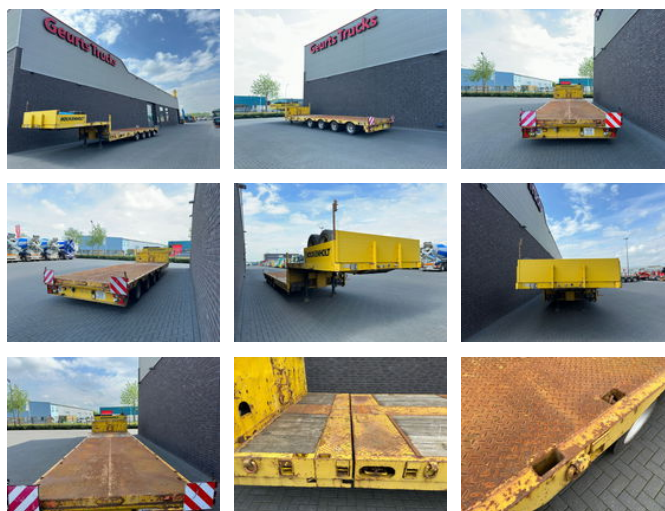

Nooteboom OSD-50-04-V EXTENDABLE SEMI DIEPLADER/ TIEFLADER/LOWLOADER

Características generales

Marca	Nooteboom
Subcategoría	Semi-góndola rebajada
Fecha del primer registro	22-08-1994
Color	Amarillo
Condición	Usado
Condición general	Muy bien
Referencia	1790082

Características

Peso vacío	11.420kg
Número de serie	0138

Nooteboom OSD-50-04-V EXTENDABLE SEMI DIEPLADER/ TIEFLADER/LOWLOADER

Especificaciones técnicas

Número de ejes

4

Descripción

NOOTEBOOM OSD-50-04-V SEMI LOWLOADER 4X SAF AXELS 2X STEERLING AXELS (SELF STEERING) AIRSUSPENSION TYRE SIZE 205/65 R17.5 EXTENDABLE LOADING BED SIZE 923 CM + 670 CM EXTENDABLE TOTAL BED LENGT 1593 CM WIDTH OF BED 275 CM +2X 27.5 CM SITE EXTENSION TOTAL WIDTH OF BED 330 CM HIGH OF THE BED ±77 CM LOADED GOOSNECK 388 LONG HOOKEYES AND RONGPOTS 2X STABILZERS ON THE BACK OF THE LOWLOADER
WWW.GEURTSTRUCKS.COM FOLLOW OUR INSTAGRAM: GEURTSTRUCKS WIR SPRECHEN DEUTSCH WE SPEAK ENGLISH HABLAMOS ESPANOL Geurts Trucks' general terms and conditions apply to all offers, quotations and agreements. All agreements with Geurts Trucks are governed by the law of the Netherlands and the Oost-Brabant Court, located in 's-Hertogenbosch, has exclusive jurisdiction to take cognizance of any disputes. You can find the full text of our general terms and conditions on our website: <https://www.geurtstrucks.com/terms-and-conditions>