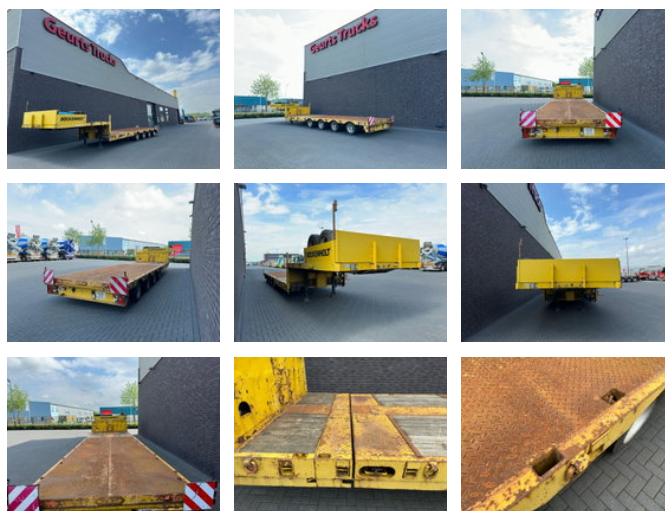

Nooteboom OSD-50-04-V EXTENDABLE SEMI DIEPLADER/ TIEFLADER/LOWLOADER

Características generales

Marca	Nooteboom
Subcategoría	Semi-góndola rebajada
Fecha de primera inscripción	22-08-1994
Color	Amarillo
Condición	Usado
Estado general	Muy bien
Referencia	1790082

Propiedades

Peso individual	11.420kg
Número de serie	0138

Nooteboom OSD-50-04-V EXTENDABLE SEMI DIEPLADER/ TIEFLADER/LOWLOADER

Especificaciones técnicas

Número de ejes

4

Descripción

NOOTEBOOM OSD-50-04-V SEMI LOWLOADER 4X SAF AXELS 2X STEERLING AXELS (SELF STEERING) AIRSUSPENSION TYRE SIZE 205/65 R17.5 EXTENDABLE LOADING BED SIZE 923 CM + 670 CM EXTENDABLE TOTAL BED LENGT 1593 CM WIDTH OF BED 275 CM +2X 27.5 CM SITE EXTENSION TOTAL WIDTH OF BED 330 CM HIGH OF THE BED ±77 CM LOADED GOOSNECK 388 LONG HOOKEYES AND RONGPOTS 2X STABILZERS ON THE BACK OF THE LOWLOADER
WWW.GEURTSTRUCKS.COM FOLLOW OUR INSTAGRAM: GEURTSTRUCKS WIR SPRECHEN DEUTSCH WE SPEAK ENGLISH HABLAMOS ESPANOL Geurts Trucks' general terms and conditions apply to all offers, quotations and agreements. All agreements with Geurts Trucks are governed by the law of the Netherlands and the Oost-Brabant Court, located in 's-Hertogenbosch, has exclusive jurisdiction to take cognizance of any disputes. You can find the full text of our general terms and conditions on our website: <https://www.geurtstrucks.com/terms-and-conditions>