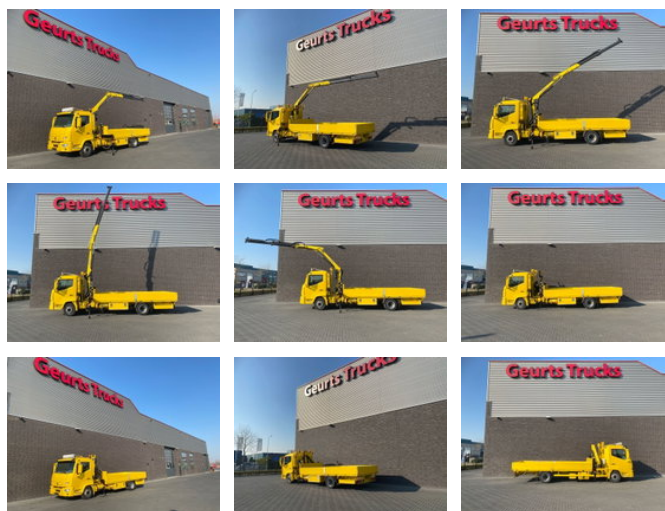

## Renault D7.5 180 4X2 + PALFINGER PK 4200 KRAAN/KRAN/ CRANE/GRUA EURO 6

### Características generales

Marca	Renault
Modelo	D7.5 180
Subcategoría	Camión grúa
Lectura del contador	310.824km
Fecha de primera inscripción	24-03-2015
Color	Amarillo
Condición	Usado
Estado general	Muy bien
Combustible	Diesel
Clase de emisiones	Euro 6
Referencia	1789401
Marcado CE	Y

### Propiedades

Capacidad máxima de elevación	990kg
Altura de elevación	950cm
Tipo de mástil	Telescópico

## Descripción

RENAULT D7.5 180 4X2 + PALFINGER PK4200 CRANE EURO 6 L PAKKET 180 HP TRACTION 4X2 WHEELBASE 430 CM AIRSUSPENSION CAB WITH AIRCO 3 SEAT PLACES AUTOMATIC GEARBOX TOOLBOX OPEN LOADING PLATFORM WITH REMOVABLE ALUMINUM SIDE BOARDS LENGTH 485 CM WIDTH 230 CM LAODING PLATFORM HIGH IN THE MIDDLE 85 CM !!! ALUMINUM RIBBLE FLOOR HOOKEYES PALFINGER PK4200 CRANE 2X HYDRAULIC EXTENDABLE 2X STABILZERS MAX LIFTING CAPACITY 990 KG MAX LIFTING CAPACITY ON 650 CM 550 KG MAX WORKING HIGH 9.5 METER WWW.GEURTSTRUCKS.COM FOLLOW OUR INSTAGRAM: GEURTSTRUCKS WIR SPRECHEN DEUTSCH WE SPEAK ENGLISH HABLAMOS ESPANOL Geurts Trucks' general terms and conditions apply to all offers, quotations and agreements. All agreements with Geurts Trucks are governed by the law of the Netherlands and the Oost-Brabant Court, located in 's-Hertogenbosch, has exclusive jurisdiction to take cognizance of any disputes. You can find the full text of our general terms and conditions on our website: <https://www.geurtstrucks.com/terms-and-conditions>