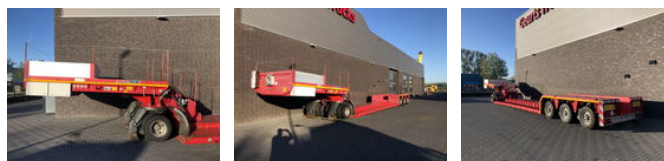

ROJO 1+ 3 LOWLOADER

Características generales

| | |
|---------------------------|------------------|
| Marca | ROJO |
| Subcategoría | Góndola rebajada |
| Año de construcción | 2010 |
| Fecha del primer registro | 07-06-2010 |
| Condición | Usado |
| Referencia | 1788555 |

ROJO 1+ 3 LOWLOADER

Especificaciones técnicas

Número de ejes

4

Descripción

goldhofer rojo 1 bed 3 lowloader nock of neck dolly with pendel axel at back 3 x pendel axels giant back of trailer exavator bridge bed lenght 8 meters width of bed 285 cm + 2x 25 cm site extension trailer work on electric hydraulic powerpack trailer is like new only 5000 kilometers Geurts Trucks' general terms and conditions apply to all offers, quotations and agreements. All agreements with Geurts Trucks are governed by the law of the Netherlands and the Oost-Brabant Court, located in 's-Hertogenbosch, has exclusive jurisdiction to take cognizance of any disputes. You can find the full text of our general terms and conditions on our website: <https://www.geurtstrucks.com/terms-and-conditions>