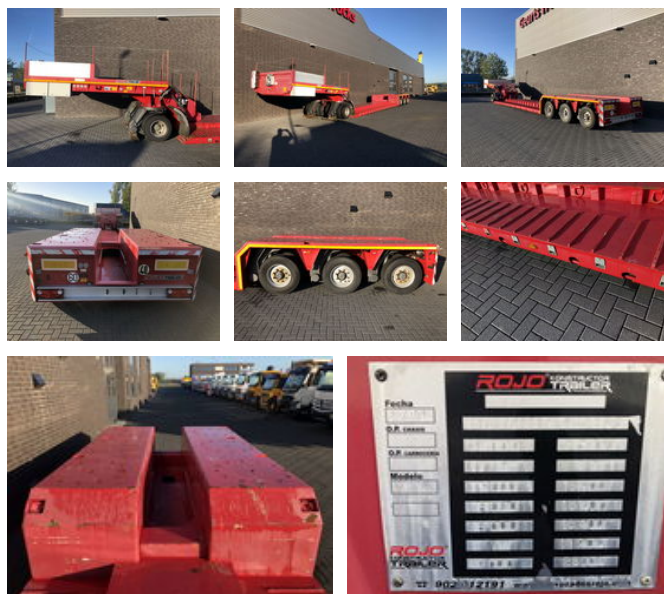

## ROJO 1+ 3 LOWLOADER

### Características generales

Marca	ROJO
Subcategoría	Góndola rebajada
Año de construcción	2010
Fecha del primer registro	07-06-2010
Color	Rojo
Condición	Usado
Referencia	1788555

## Descripción

goldhofer rojo 1 bed 3 lowloader nock of neck dolly with pendel axel at back 3 x pendel axels giant back of trailer exavator bridge bed lenght 8 meters width of bed 285 cm + 2x 25 cm site extension trailer work on electric hydraulic powerpack trailer is like new only 5000 kilometers Geurts Trucks' general terms and conditions apply to all offers, quotations and agreements. All agreements with Geurts Trucks are governed by the law of the Netherlands and the Oost-Brabant Court, located in 's-Hertogenbosch, has exclusive jurisdiction to take cognizance of any disputes. You can find the full text of our general terms and conditions on our website: <https://www.geurtstrucks.com/terms-and-conditions>