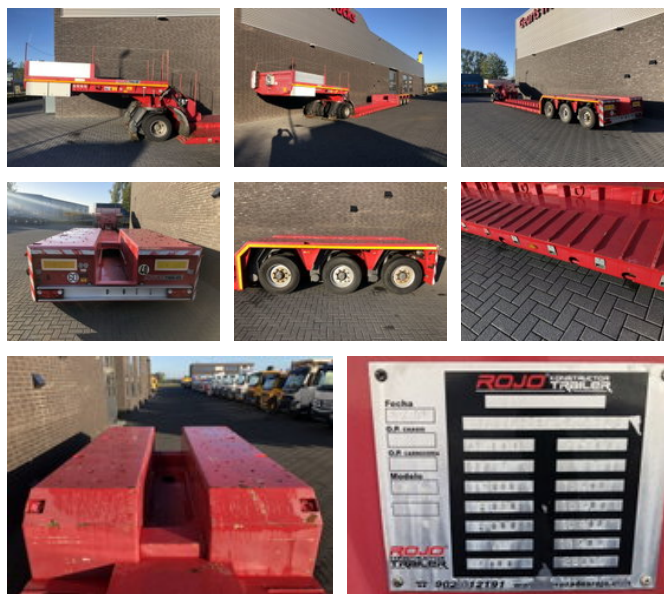

ROJO 1+ 3 LOWLOADER

Características generales

Marca	ROJO
Subcategoría	Góndola rebajada
Año de construcción	2010
Fecha de primera inscripción	07-06-2010
Color	Rojo
Condición	Usado
Referencia	1788555

Propiedades

Número de serie

VS93CTGGS9A869288

ROJO 1+ 3 LOWLOADER

Especificaciones técnicas

Número de ejes

4

Descripción

goldhofer rojo 1 bed 3 lowloader nock of neck dolly with pendel axel at back 3 x pendel axels giant back of trailer exavator bridge bed lenght 8 meters width of bed 285 cm + 2x 25 cm site extension trailer work on electric hydraulic powerpack trailer is like new only 5000 kilometers Geurts Trucks' general terms and conditions apply to all offers, quotations and agreements. All agreements with Geurts Trucks are governed by the law of the Netherlands and the Oost-Brabant Court, located in 's-Hertogenbosch, has exclusive jurisdiction to take cognizance of any disputes. You can find the full text of our general terms and conditions on our website: <https://www.geurtstrucks.com/terms-and-conditions>