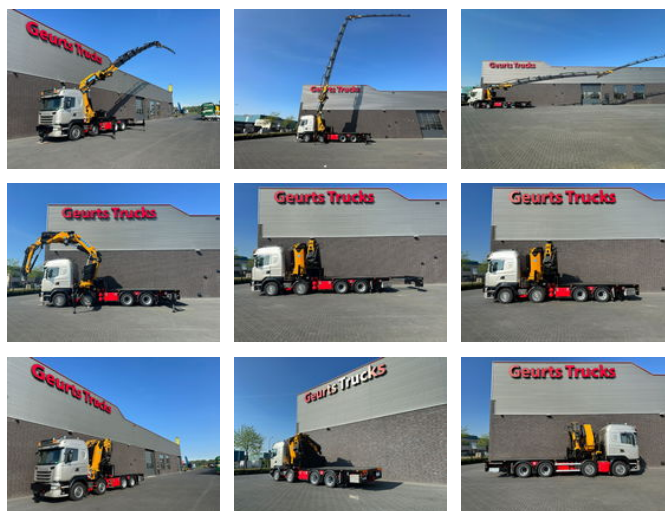

# Scania G450 8X4 + EFFER 1255/8S + JIB 6S HD KRAAN/KRAN/ CRANE/GRUA

## Características generales

Marca	Scania
Modelo	G450
Subcategoría	Camión grúa
Lectura del odómetro	316.640km
Fecha del primer registro	06-10-2017
Color	Oro
Condición	Usado
Condición general	Muy bien
Combustible	Diesel
Clase de emisión	Euro 6
Referencia	1790043
ceMarking	Sí

## Características

Peso vacío	27.650kg
Número de serie	2644
Máx. capacidad de levantamiento	27.500kg
liftingHeight	3.650cm
mastType	Teléscopico

## Descripción

SCANIA G450 8X4 WITH EFFER 1255/8S CRANE + JIB 6S HEAVY DUTY EURO 6 L PAKKET 450 HP TRACTION 8X4 FULL AIRSUSPENSION WHEELBASE 460 CM CG19H SLEEP CAB WITH FULL OPTIONS AIRCO HEATER NAVI FRIDGE OPTIECRUISE AUTOMATIC GEARBOX RETARDER TRAILER COUPLING TOOLBOXES XENON LOADING PLATFORM LENGTH 505 CM + 200 CM HYDRAULIC EXTENDABLE IS TOTAL 705 CM LONG RONGPOTS TWISTLOCKS EFFER 1255/8S CRANE + JIB 6S HD TOTAL 14X HYDRAULIC EXTENDABLE OIL COOLER FOR CRANE HYDRAULIC 5X STABILZERS TOTAL CRANE CAN WORK FOR THE CABIN BY FRONT STAMPING RADIO REMOTE CONTROL MAX WORKING HIGH 3650 CM MAX LIFTING CAPACITY 27.500 KG MAX LIFT CAPACITY ON 3273 CM 870 KG WWW.GEURTSTRUCKS.COM FOLLOW OUR INSTAGRAM, FACEBOOK AND TIKTOK TO WATCH OUR VIDEOS FROM OUR TRUCKS AND EQUIPMENT THAT WE HAVE FOR SALE. WIR SPRECHEN DEUTSCH WE SPEAK ENGLISH HABLAMOS ESPANOL Geurts Trucks' general terms and conditions apply to all offers, quotations and agreements. All agreements with Geurts Trucks are governed by the law of the Netherlands and the Oost-Brabant Court, located in 's-Hertogenbosch, has exclusive jurisdiction to take cognizance of any disputes. You can find the full text of our general terms and conditions on our website: <https://www.geurtstrucks.com/terms-and-conditions>