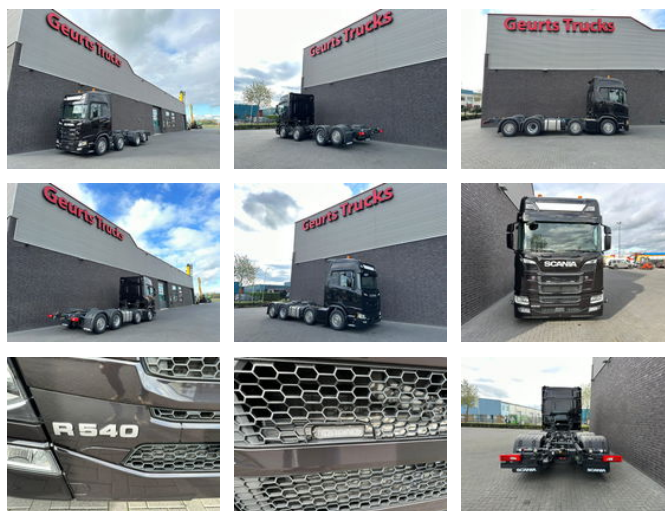

Scania R540 NGS 8X2 CHASSIS NIEUW/NEUE/NEW FULL OPTIONS 4X IN STOCK !!!

Características generales

Marca	Scania
Modelo	R540 NGS
Subcategoría	Chasis cabina
Lectura del odómetro	248km
Fecha del primer registro	12-06-2024
Color	Negro
Condición	Usado
Condición general	Muy bien
Combustible	Diesel
Clase de emisión	Euro 6
Referencia	1789895

Características

Cabina	Cabina dormitorio
Número de serie	8122

Scania R540 NGS 8X2 CHASSIS NIEUW/NEUE/NEW FULL OPTIONS 4X IN STOCK !!!

Especificaciones técnicas

Número de ejes	4
Configuración de ejes	8x2
Transmisión	Automático

Descripción

NEW SCANIA R540 NGS 8X2 CHASSIS CABIN UNUSED EURO 6 L PAKKET 540 HP TRACTION 8X2 LAST AXEL LIFT AND STEERING WHEELBASE 457 CM FULL AIRSUSPENSION CR20H CABIN FULL OPTIONS WITH AIRCO WEBASTO NAVI LEATHER FRIDGE CAMERA OPTIECRUISE AUTOMATIC GEARBOX WITH RETARDER ACC LANE EN SIDE ASSIST TRAILER COUPLING PTO XENON CHASSIS LENGTH 673 CM THIS TRUCK IS FULL OPTIONS NEW AND UNUSED !!! ONLY 248 KM !!! 4 UNITS IN STOCK !!! IMMEDIATELY AVAILABLE. WWW.GEURTSTRUCKS.COM FOLLOW OUR INSTAGRAM, FACEBOOK AND TIKTOK TO WATCH OUR VIDEOS FROM OUR TRUCKS AND EQUIPMENT THAT WE HAVE FOR SALE WIR SPRECHEN DEUTSCH WE SPEAK ENGLISH HABLAMOS ESPANOL Geurts Trucks' general terms and conditions apply to all offers, quotations and agreements. All agreements with Geurts Trucks are governed by the law of the Netherlands and the Oost-Brabant Court, located in 's-Hertogenbosch, has exclusive jurisdiction to take cognizance of any disputes. You can find the full text of our general terms and conditions on our website: <https://www.geurtstrucks.com/terms-and-conditions>