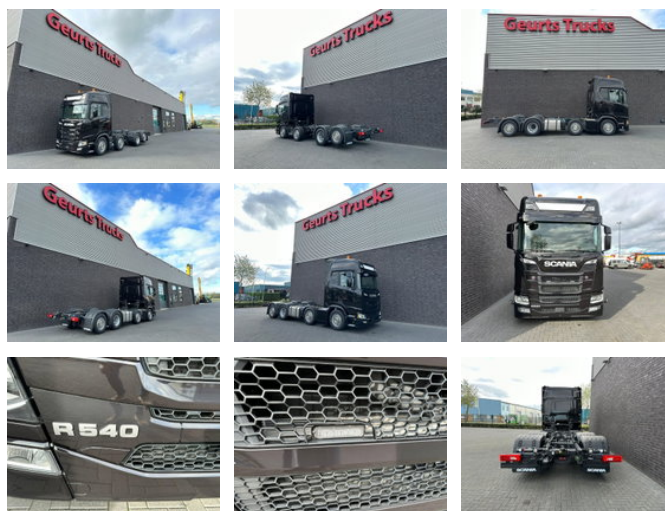

Scania R540 NGS 8X2 CHASSIS NIEUW/NEUE/NEW FULL OPTIONS 4X IN STOCK !!!

Características generales

Marca	Scania
Modelo	R540 NGS
Subcategoría	Chasis cabina
Lectura del contador	220km
Fecha de primera inscripción	12-06-2024
Color	Negro
Condición	Usado
Estado general	Muy bien
Combustible	Diesel
Clase de emisiones	Euro 6
Referencia	1789897

Propiedades

Cabina	Cabaña para dormir
Número de serie	5847

Scania R540 NGS 8X2 CHASSIS NIEUW/NEUE/NEW FULL OPTIONS 4X IN STOCK !!!

Especificaciones técnicas

Número de ejes	4
Configuración de ejes	8x2
Transmisión	Automático

Descripción

NEW SCANIA R540 NGS 8X2 CHASSIS CABIN UNUSED EURO 6 L PAKKET 540 HP TRACTION 8X2 LAST AXEL LIFT AND STEERING WHEELBASE 457 CM FULL AIRSUSPENSION CR20H CABIN FULL OPTIONS WITH AIRCO WEBASTO NAVI LEATHER FRIDGE CAMERA OPTIECRUISE AUTOMATIC GEARBOX WITH RETARDER ACC LANE EN SIDE ASSIST TRAILER COUPLING PTO XENON CHASSIS LENGTH 673 CM THIS TRUCK IS FULL OPTIONS NEW AND UNUSED !!! ONLY 220 KM !!! 4 UNITS IN STOCK !!! IMMEDIATELY AVAILABLE. WWW.GEURTSTRUCKS.COM FOLLOW OUR INSTAGRAM, FACEBOOK AND TIKTOK TO WATCH OUR VIDEOS FROM OUR TRUCKS AND EQUIPMENT THAT WE HAVE FOR SALE WIR SPRECHEN DEUTSCH WE SPEAK ENGLISH HABLAMOS ESPANOL Geurts Trucks' general terms and conditions apply to all offers, quotations and agreements. All agreements with Geurts Trucks are governed by the law of the Netherlands and the Oost-Brabant Court, located in 's-Hertogenbosch, has exclusive jurisdiction to take cognizance of any disputes. You can find the full text of our general terms and conditions on our website: <https://www.geurtstrucks.com/terms-and-conditions>