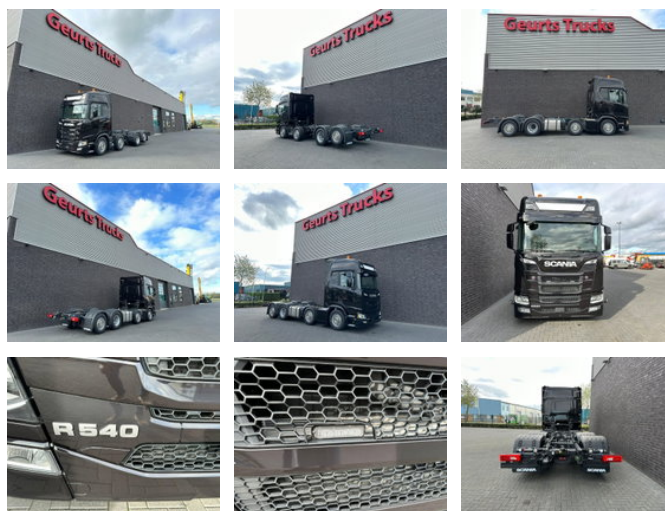

Scania R540 NGS 8X2 CHASSIS NIEUW/NEUE/NEW FULL OPTIONS 4X IN STOCK !!!

Características generales

Marca	Scania
Modelo	R540 NGS
Subcategoría	Chasis cabina
Lectura del contador	217km
Fecha de primera inscripción	12-06-2024
Color	Negro
Condición	Usado
Estado general	Muy bien
Combustible	Diesel
Clase de emisiones	Euro 6
Referencia	1789898

Propiedades

Cabina	Cabaña para dormir
Número de serie	4300

Scania R540 NGS 8X2 CHASSIS NIEUW/NEUE/NEW FULL OPTIONS 4X IN STOCK !!!

Especificaciones técnicas

Número de ejes	4
Configuración de ejes	8x2
Transmisión	Automático

Descripción

NEW SCANIA R540 NGS 8X2 CHASSIS CABIN UNUSED EURO 6 L PAKKET 540 HP TRACTION 8X2 LAST AXEL LIFT AND STEERING WHEELBASE 457 CM FULL AIRSUSPENSION CR20H CABIN FULL OPTIONS WITH AIRCO WEBASTO NAVI LEATHER FRIDGE CAMERA OPTIECRUISE AUTOMATIC GEARBOX WITH RETARDER ACC LANE EN SIDE ASSIST TRAILER COUPLING PTO XENON CHASSIS LENGTH 673 CM THIS TRUCK IS FULL OPTIONS NEW AND UNUSED !!! ONLY 248 KM !!! 4 UNITS IN STOCK !!! IMMEDIATELY AVAILABLE. WWW.GEURTSTRUCKS.COM FOLLOW OUR INSTAGRAM, FACEBOOK AND TIKTOK TO WATCH OUR VIDEOS FROM OUR TRUCKS AND EQUIPMENT THAT WE HAVE FOR SALE WIR SPRECHEN DEUTSCH WE SPEAK ENGLISH HABLAMOS ESPANOL Geurts Trucks' general terms and conditions apply to all offers, quotations and agreements. All agreements with Geurts Trucks are governed by the law of the Netherlands and the Oost-Brabant Court, located in 's-Hertogenbosch, has exclusive jurisdiction to take cognizance of any disputes. You can find the full text of our general terms and conditions on our website: <https://www.geurtstrucks.com/terms-and-conditions>