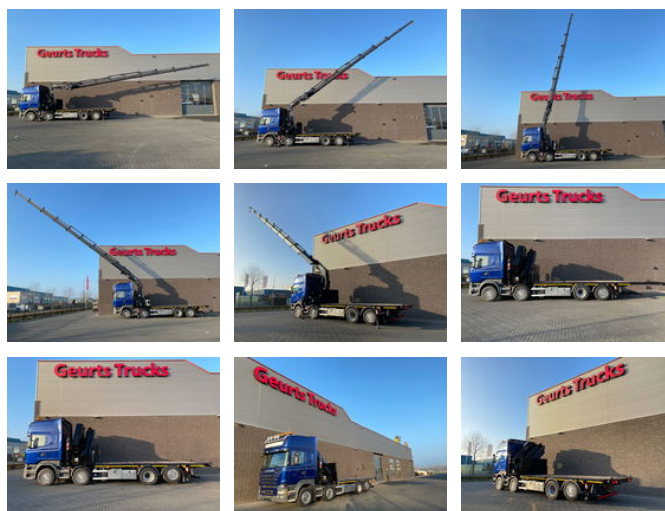

# Scania R580 V8 8X2 + HIAB XS 544 E-8 HIPRO KRAAN/KRAN/ CRANE/GRUA

## Características generales

Marca	Scania
Modelo	R580 V8
Subcategoría	Camión grúa
Lectura del odómetro	757.601km
Fecha del primer registro	21-01-2015
Color	Azul
Condición	Usado
Condición general	Muy bien
Combustible	Diesel
Clase de emisión	Euro 6
Referencia	1789658
ceMarking	Sí

## Características

Peso vacío	22.169kg
Número de serie	5788
Máx. capacidad de levantamiento	9.900kg
liftingHeight	2.200cm
mastType	Teléscopico

## Descripción

SCANIA R580 V8 8X2 + HIAB XS 544 E-8 HIPRO CRANE EURO 6 L PAKKET 580 HP TRACTION 8X2 LAST AXEL IS LIFT AND STEERING AXEL AIRSUSPENSION WHEELBASE 570 CM CR19T SLEEP CAB WITH FULL OPTIONS AIRCO HEATER NAVI CAMERA FRIDGE CAMERA OPTIECRUISE AUTOMATIC GEARBOX RETARDER TRAILER COUPLING LOTS OF TOOLBOXES LOADING PLATFORM LENGTH 660 CM + 200 CM HYDRAULIC EXTENDABLE IS TOTAL 860 CM LONG HOOKEYES AND RONGPOTS TWISTLOCKS HYDRAULICALLY EXTENDABLE REAR BUMPER HIAB XS 544 E-8 HIPRO CRANE 8X HYDRAULIC EXTENDABLE OIL COOLER FOR CRANE HYDRAULIC 4X STABILZERS RADIO REMOTE CONTROL MAX WORKING HIGH 2200 CM MAX LIFTING CAPACITY 9900 KG MAX LIFT CAPACITY ON 1960 CM 1720 KG WWW.GEURTSTRUCKS.COM FOLLOW OUR INSTAGRAM: GEURTSTRUCKS WIR SPRECHEN DEUTSCH WE SPEAK ENGLISH HABLAMOS ESPANOL Geurts Trucks' general terms and conditions apply to all offers, quotations and agreements. All agreements with Geurts Trucks are governed by the law of the Netherlands and the Oost-Brabant Court, located in 's-Hertogenbosch, has exclusive jurisdiction to take cognizance of any disputes. You can find the full text of our general terms and conditions on our website: <https://www.geurtstrucks.com/terms-and-conditions>