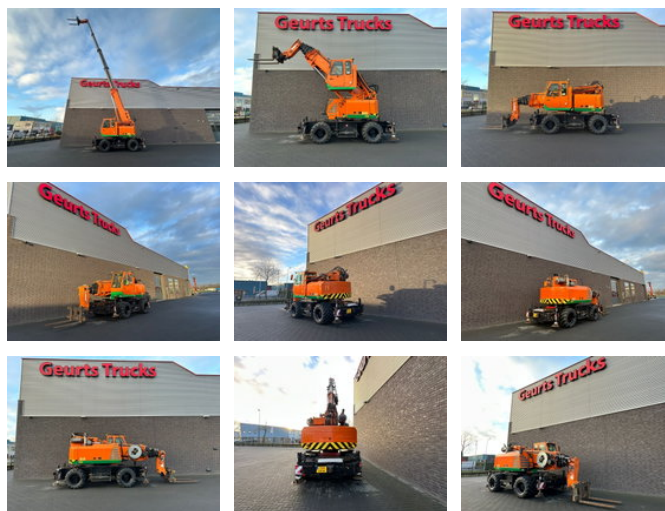

Sennebogen 608 MULTICRANE/ROUGH TERRAIN CRANE + JIB

Características generales

Marca	Sennebogen
Subcategoría	Grúa todo terreno
Año de construcción	2008
Horario mostrado	16377
Color	Naranja
Condición	Usado
Estado general	Bien
Combustible	Diesel
Referencia	1790181
Marcado CE	Y

Propiedades

Peso individual	22.500kg
Capacidad máxima de elevación	8.000kg
Tipo de mástil	Telescópico

Sennebogen 608 MULTICRANE/ROUGH TERRAIN CRANE + JIB

Especificaciones técnicas

Conducir	wheels
Activos	91kw

Descripción

SENNEBOGEN 608 MULTI CRANE CONSTRUCTION YEAR 2007 91 KW 22500 KG CE DEUTZ TCD 2012 L04V ENGINE HYDRAULIC TILT CAB WITH AIR CONDITIONING 4X STABILIZERS MAX WORKING HEIGHT 20.5 METERS MAX LIFTING CAPACITY 8000 KG MAX REACH 1750 CM WITH JIB 2396 CM RADIO REMOTE CONTROL EXTRA - HEAVY DUTY JIB - PALLET FORKS WWW.GEURTSTRUCKS.COM FOLLOW OUR INSTAGRAM, FACEBOOK AND TIKTOK TO WATCH OUR VIDEOS FROM OUR TRUCKS AND EQUIPMENT THAT WE HAVE FOR SALE WIR SPRECHEN DEUTSCH WE SPEAK ENGLISH HABLAMOS ESPANOL Geurts Trucks' general terms and conditions apply to all offers, quotations and agreements. All agreements with Geurts Trucks are governed by the law of the Netherlands and the Oost-Brabant Court, located in 's-Hertogenbosch, has exclusive jurisdiction to take cognizance of any disputes. You can find the full text of our general terms and conditions on our website: <https://www.geurtstrucks.com/terms-and-conditions>