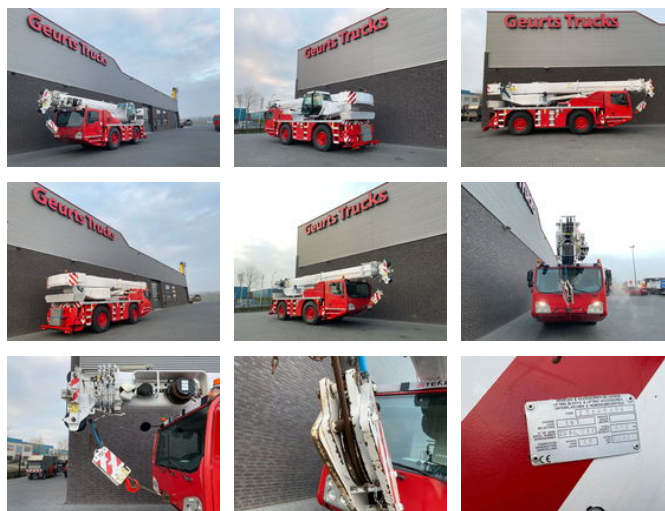

Terex AC40/2L KRAAN/KRAN/CRANE/GRUA

Características generales

Marca	Terex
Subcategoría	Grúa todo terreno
Lectura del odómetro	136.029km
Año de construcción	2016
Lectura del contador de horas	7578
Color	Rojo
Condición	Usado
Condición general	Muy bien
Combustible	Diesel
Referencia	1789586
ceMarking	Sí

Características

Número de serie	036
Máx. capacidad de levantamiento	40.000kg
liftingHeight	3.740cm
mastType	Teléscopico

Terex AC40/2L KRAAN/KRAN/CRANE/GRUA

Especificaciones técnicas

Tracción

wheels

Descripción

TEREX AC40 CRANE TRACTION 4X4X4 COUNTER WEIGHT 5.5 TON. UNDER CARRIER 136029 KM AIRCO AUTOMATIC GEARBOX TIRES 60% SIZE 445/95/R25 ADBLUE CENTRAL GREASING SYTEEM UPPER CARRIER HEATER 1 SHEAVES HOOLBLOCK 15T. 1X WINCH MAX LOAD CAPACITY 40.000 KG MIN / MAX BOOM LENGTH 9.5 M / 37.4 M MAX WORKING HIGH 37.4 METER PAT SYSTEM CE CERTIFICATE CRANE AVAILABLE IMMEDIATELY WWW.GEURTSTRUCKS.COM FOLLOW OUR INSTAGRAM: GEURTSTRUCKS WIR SPRECHEN DEUTSCH WE SPEAK ENGLISH HABLAMOS ESPANOL Geurts Trucks' general terms and conditions apply to all offers, quotations and agreements. All agreements with Geurts Trucks are governed by the law of the Netherlands and the Oost-Brabant Court, located in 's-Hertogenbosch, has exclusive jurisdiction to take cognizance of any disputes. You can find the full text of our general terms and conditions on our website: <https://www.geurtstrucks.com/terms-and-conditions>