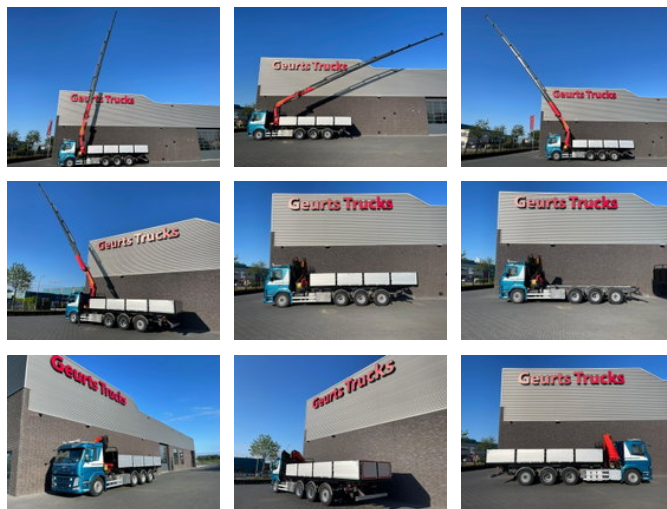

## Volvo FM 500 8X4 TRIDEM + PALFINGER PK 27001-EH G KRAAN/KRAN/CRANE/GRUA

### Características generales

Marca	Volvo
Modelo	FM 500
Subcategoría	Camión grúa
Lectura del contador	236.848km
Año de construcción	2017
Fecha de primera inscripción	27-09-2017
Horario mostrado	794
Color	Azul
Condición	Usado
Estado general	Muy bien
Combustible	Diesel
Clase de emisiones	Euro 6
Referencia	1789224
Marcado CE	Y

### Propiedades

Número de serie	10248
Capacidad máxima de elevación	7.000kg
Tipo de mástil	Telescópico

## Descripción

VOLVO FM 500 8X4 TRIDEM + PALFINGER PK 27001EH-G CRANE EURO 6 L PAKKET 500 HP TRACTION 8X4 TRIDEM LAST AXEL LIFT AND STEERING AIRSUSPENSION WHEELBASE 390 CM AUTOMATIC GEARBOX WITH ENGINE BRAKE FM CAB WITH AIRCO LETHER NAVI XENON CAMERA TRAILER COUPLING TOOLBOX OPEN REMOVABLE LOADING PLATFORM WITH REMOVABLE ALUMINUM SIDE BOARDS HOOKEYES RONGPOTS LOADING PLATFORM LENGTH 730 CM WIDTH 252 CM PALFINGER PK 27001-EH G CRANE 8X HYDRAULIC EXTENDABLE RADIO REMOTE CONTROL OIL COOLER FOR CRANE HYDRAULIC MAX WORKING HIGH 24.5 METER MAX LIFTING CAPACITY 7000 KG MAX LIFTING CAPACITY ON 21 METER 650 KG 2X STABILZERS CRANE HAVE ONLY 794 WORKING HOURS !!!!! WWW.GEURTSTRUCKS.COM FOLLOW OUR INSTAGRAM: GEURTSTRUCKS WIR SPRECHEN DEUTSCH WE SPEAK ENGLISH HABLAMOS ESPANOL Geurts Trucks' general terms and conditions apply to all offers, quotations and agreements. All agreements with Geurts Trucks are governed by the law of the Netherlands and the Oost-Brabant Court, located in 's-Hertogenbosch, has exclusive jurisdiction to take cognizance of any disputes. You can find the full text of our general terms and conditions on our website: <https://www.geurtstrucks.com/terms-and-conditions>