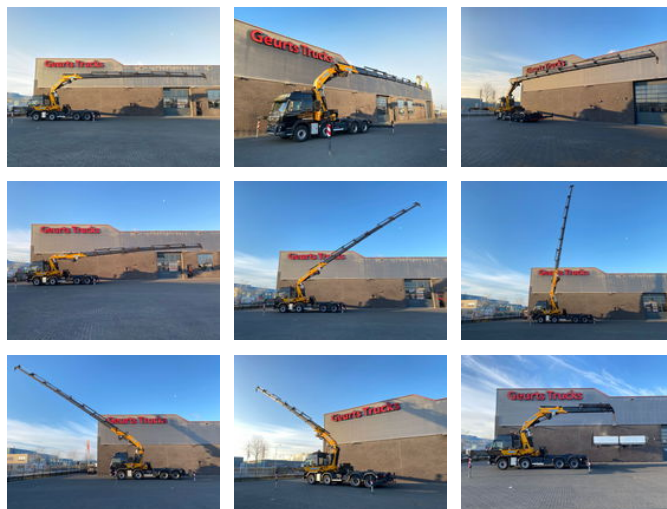

Volvo FMX 500 8X4 TREKKER-BAKWAGEN COMBI + EFFER 955/8S KRAAN/KRAN/CRANE/GRUA

Características generales

Marca	Volvo
Modelo	FMX 500
Subcategoría	Camión grúa
Lectura del odómetro	648.312km
Fecha del primer registro	20-09-2011
Color	Negro
Condición	Usado
Condición general	Muy bien
Combustible	Diesel
Clase de emisión	Euro 5
Referencia	1789628
ceMarking	Sí

Características

Peso vacío	26.600kg
Número de serie	6534
Máx. capacidad de levantamiento	23.840kg
liftingHeight	2.470cm
mastType	Teléscopico

Volvo FMX 500 8X4 TREKKER-BAKWAGEN COMBI + EFFER 955/8S KRAAN/KRAN/CRANE/GRUA

Especificaciones técnicas

Número de ejes	4
Configuración de ejes	8x4
Transmisión	Automático

Descripción

VOLVO FMX 500 8X4 TRUCK-TRACTOR COMBI + EFFER 955/8S CRANE EURO 5 L PAKKET 500 HP TRACTION 8X4 WHEELBASE 510 CM AIRSUSPENSION FMX SLEEP CABIN WITH AIRCO FRIDGE LETHER AUTOMATIC GEARBOX WITH ENGINE BRAKE TRUCK-TRACTOR UNIT COMBI 5TH WHEEL + TRAILER COUPING TOOLBOXES EFFER 955/8S CRANE OIL COOLER FOR CRANE HYDRAULIC 8X HYDRAULIC EXTENDABLE MAX WORKING HIGH 24.7 METER !!! MAX LIFTING CAPACITY 23.840 KG MAX LIFTING CAPACITY ON 20.58 METER 2820 KG BIG HYDRAULIC WINCH WITH HOOKS AND ROLLERS 4X STABILZERS CRANE CAN WORK 100% IN FRONT OF THE CABIN BY CROSTAB STABILIZATION RADIO REMOTE CONTROL REMOVABLE BALLASTBOX 440 CM X 247 XM TWISTLOCKS WWW.GEURTSTRUCKS.COM FOLLOW OUR INSTAGRAM: GEURTSTRUCKS WIR SPRECHEN DEUTSCH WE SPEAK ENGLISH HABLAMOS ESPANOL Geurts Trucks' general terms and conditions apply to all offers, quotations and agreements. All agreements with Geurts Trucks are governed by the law of the Netherlands and the Oost-Brabant Court, located in 's-Hertogenbosch, has exclusive jurisdiction to take cognizance of any disputes. You can find the full text of our general terms and conditions on our website: <https://www.geurtstrucks.com/terms-and-conditions>