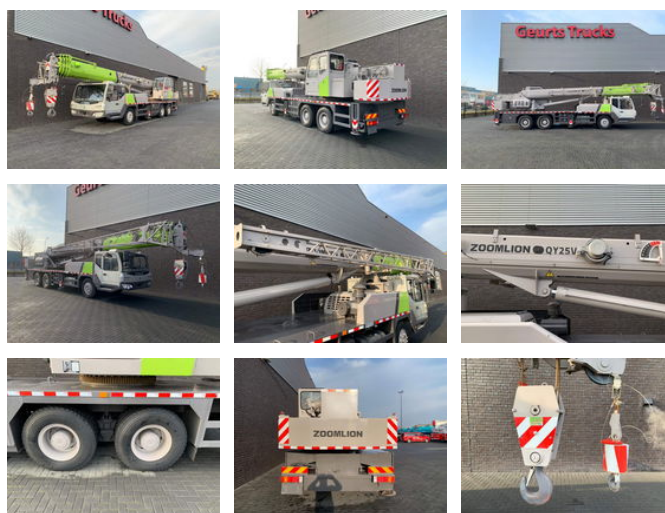

Zoomlion QY25V51.5 25 TONS CRANE/KRAN/GRUA/KRAAN

Características generales

Marca	Zoomlion
Subcategoría	Grúa todo terreno
Lectura del odómetro	1.215km
Año de construcción	2016
Lectura del contador de horas	66
Color	Gris
Condición	Usado
Condición general	Muy bien
Combustible	Diesel
Referencia	1788774

Características

Máx. capacidad de levantamiento	25.000kg
mastType	Teléscopico

Zoomlion QY25V51.5 25 TONS CRANE/KRAN/GRUA/KRAAN

Especificaciones técnicas

Tracción

wheels

Descripción

ZOONLION TYPE QY25V51.5 25 TONS CRANE TRACTION 6X4 WHEELBASE 422 CM STEEL SUSPENSION CAB WITH AIRCO NIGHTHEATER MANUAL GEARBOX ONLY 1215 KM !!!! DEADWEIGHT IN DRIVING CONDITION 29400 KG ZOOMLION QY25V51.5 CRANE LIFTING CAPACITY 25 TONS 38.5 METER HYDRAULIC TELESCOOP PLUS 8 METER JIB TOTAL 46.5 METER WORKING HIGHT 2X HYDRAULIC WINCH 25 TON HOOK 66 WORKINH HOURS ONLY !!!! CRANE IS UNUSED AND READY FOR WORK WIR SPRECHEN DEUTSCH WE SPEAK ENLISCH HABLAMOS ESPANOL Geurts Trucks' general terms and conditions apply to all offers, quotations and agreements. All agreements with Geurts Trucks are governed by the law of the Netherlands and the Oost-Brabant Court, located in 's-Hertogenbosch, has exclusive jurisdiction to take cognizance of any disputes. You can find the full text of our general terms and conditions on our website: <https://www.geurtstrucks.com/terms-and-conditions>