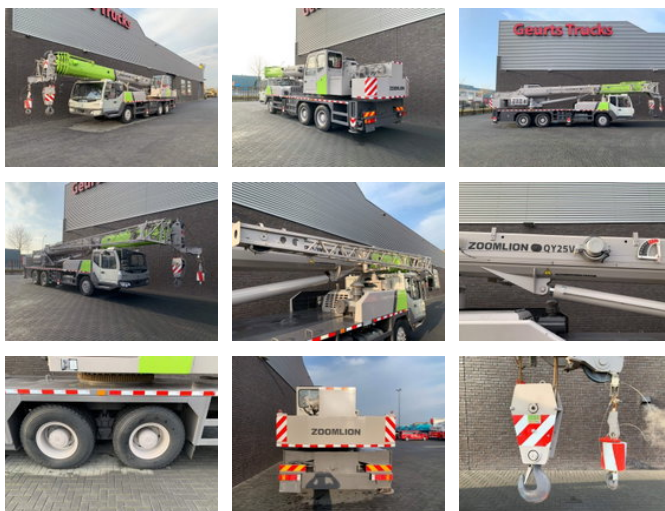

Zoomlion QY25V51.5 25 TONS CRANE/KRAN/GRUA/KRAAN

Características generales

Marca	Zoomlion
Subcategoría	Grúa todo terreno
Lectura del contador	1.215km
Año de construcción	2016
Horario mostrado	66
Color	Gris
Condición	Usado
Estado general	Muy bien
Combustible	Diesel
Referencia	1788774

Propiedades

Capacidad máxima de elevación	25.000kg
Tipo de mástil	Telescópico

Zoomlion QY25V51.5 25 TONS CRANE/KRAN/GRUA/KRAAN

Especificaciones técnicas

Conducir

wheels

Descripción

ZOONLION TYPE QY25V51.5 25 TONS CRANE TRACTION 6X4 WHEELBASE 422 CM STEEL SUSPENSION CAB WITH AIRCO NIGHTHEATER MANUAL GEARBOX ONLY 1215 KM !!!! DEADWEIGHT IN DRIVING CONDITION 29400 KG ZOOMLION QY25V51.5 CRANE LIFTING CAPACITY 25 TONS 38.5 METER HYDRAULIC TELESCOOP PLUS 8 METER JIB TOTAL 46.5 METER WORKING HIGHT 2X HYDRAULIC WINCH 25 TON HOOK 66 WORKINH HOURS ONLY !!!! CRANE IS UNUSED AND READY FOR WORK WIR SPRECHEN DEUTSCH WE SPEAK ENLISCH HABLAMOS ESPANOL Geurts Trucks' general terms and conditions apply to all offers, quotations and agreements. All agreements with Geurts Trucks are governed by the law of the Netherlands and the Oost-Brabant Court, located in 's-Hertogenbosch, has exclusive jurisdiction to take cognizance of any disputes. You can find the full text of our general terms and conditions on our website: <https://www.geurtstrucks.com/terms-and-conditions>