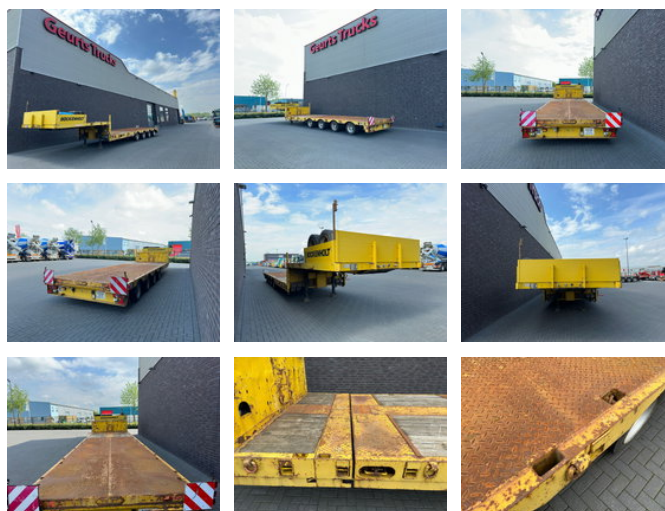

Nooteboom OSD-50-04-V EXTENDABLE SEMI DIEPLADER/ TIEFLADER/LOWLOADER

Características generales

Marca	Nooteboom
Subcategoría	Semi-góndola rebajada
Fecha del primer registro	22-08-1994
Color	Amarillo
Condición	Usado
Condición general	Muy bien
Referencia	1790082

Características

Peso vacío	11.420kg
Número de serie	0138

Nooteboom OSD-50-04-V EXTENDABLE SEMI DIEPLADER/ TIEFLADER/LOWLOADER

Especificaciones técnicas

Número de ejes

4

Descripción

NOOTEBOOM OSD-50-04-V SEMI LOWLOADER 4X SAF AXELS 2X STEERLING AXELS (SELF STEERING) AIRSUSPENSION TYRE SIZE 205/65 R17.5 EXTENDABLE LOADING BED SIZE 923 CM + 670 CM EXTENDABLE TOTAL BED LENGT 1593 CM WIDTH OF BED 275 CM +2X 27.5 CM SITE EXTENSION TOTAL WIDTH OF BED 330 CM HIGH OF THE BED ±77 CM LOADED GOOSNECK 388 LONG HOOKEYES AND RONGPOTS 2X STABILZERS ON THE BACK OF THE LOWLOADER
WWW.GEURTSTRUCKS.COM FOLLOW OUR INSTAGRAM: GEURTSTRUCKS WIR SPRECHEN DEUTSCH WE SPEAK ENGLISH HABLAMOS ESPANOL Geurts Trucks' general terms and conditions apply to all offers, quotations and agreements. All agreements with Geurts Trucks are governed by the law of the Netherlands and the Oost-Brabant Court, located in 's-Hertogenbosch, has exclusive jurisdiction to take cognizance of any disputes. You can find the full text of our general terms and conditions on our website: <https://www.geurtstrucks.com/terms-and-conditions>