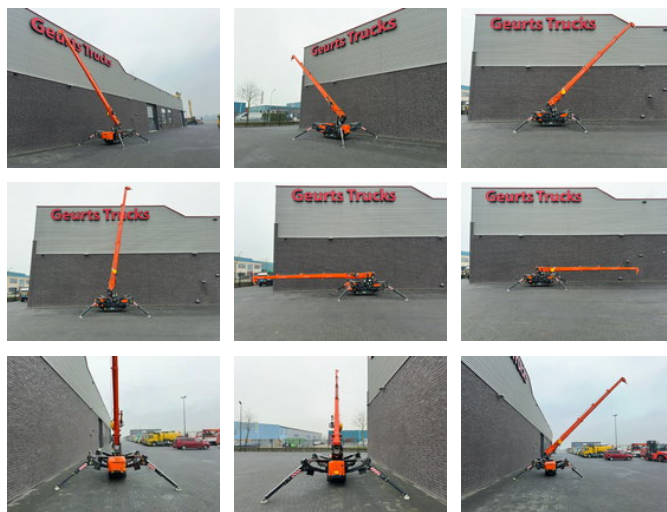

# Jekko SPX328CL ELECTRIC RUPS TELESKOOP KRAAN/ RAUPENKRAAN/TELESCOPIC CRAWLER CRANE 2023 ONLY 166 HOURS !!!

## General features

Brand	Jekko
Subcategory	Telescopic crawler
Date of first registration	17-07-2023
Hourmeter reading	166
Color	Orange
Condition	Used
General condition	Very good
Fuel	Electric
Reference	1790022
CE marking	Yes

## Characteristics

Empty weight	2.300kg
Serial number	8621
Lifting capacity	2.800kg
Lifting height	1.040cm
Mast type	Telescope

## Description

JEKKO SPX328CL ELECTRIC TELESCOPIC CRAWLER CRANE Technical data: max. lifting capacity 2800 kg max. reach of crane 10 m max lifting height 10.4 m Slewing angle continuous 4x hydraulic extendable 4x stabilization radio remote control dimensions: 295 cm x 73 cm x 161 cm hook electric motor traction 48V / 220 Ah lithium-ion battery pack 7 kw CE certificate ONLY 166 DEMO HOURS !!!! ALL BOOKS DOCUMENTS AND CERTIFICATES AVAILABLE CRANE AVAILABLE IMMEDIATELY.  
WWW.GEURTSTRUCKS.COM FOLLOW OUR INSTAGRAM: GEURTSTRUCKS WIR SPRECHEN DEUTSCH WE SPEAK ENGLISH HABLAMOS ESPANOL Geurts Trucks' general terms and conditions apply to all offers, quotations and agreements. All agreements with Geurts Trucks are governed by the law of the Netherlands and the Oost-Brabant Court, located in 's-Hertogenbosch, has exclusive jurisdiction to take cognizance of any disputes. You can find the full text of our general terms and conditions on our website: <https://www.geurtstrucks.com/terms-and-conditions>