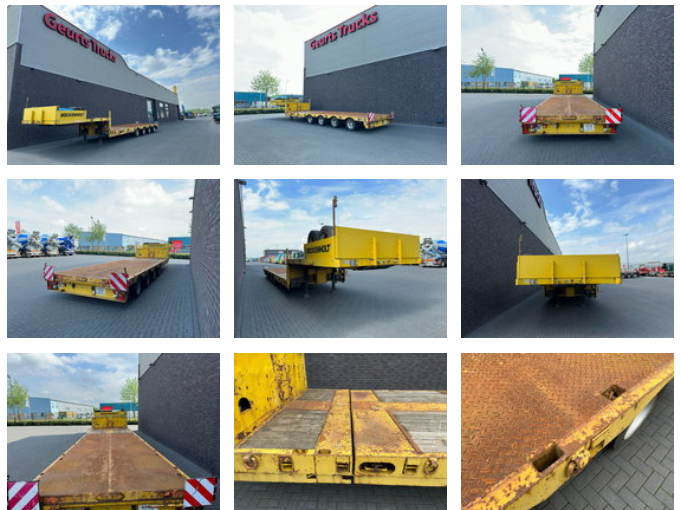

# Nooteboom OSD-50-04-V EXTENDABLE SEMI DIEPLADER/ TIEFLADER/LOWLOADER

## General features

Brand	Nooteboom
Subcategory	Semi lowloader
Date of first registration	22-08-1994
Color	Yellow
Condition	Used
General condition	Very good
Reference	1790082

## Characteristics

Empty weight	11.420kg
Serial number	0138

## Description

NOOTEBOOM OSD-50-04-V SEMI LOWLOADER 4X SAF AXELS 2X STEERLING AXELS (SELF STEERING) AIRSUSPENSION TYRE SIZE 205/65 R17.5 EXTENDABLE LOADING BED SIZE 923 CM + 670 CM EXTENDABLE TOTAL BED LENGT 1593 CM WIDTH OF BED 275 CM +2X 27.5 CM SITE EXTENSION TOTAL WIDTH OF BED 330 CM HIGH OF THE BED ±77 CM LOADED GOOSNECK 388 LONG HOOKEYES AND RONGPOTS 2X STABILZERS ON THE BACK OF THE LOWLOADER WWW.GEURTSTRUCKS.COM FOLLOW OUR INSTAGRAM: GEURTSTRUCKS WIR SPRECHEN DEUTSCH WE SPEAK ENGLISH HABLAMOS ESPANOL Geurts Trucks' general terms and conditions apply to all offers, quotations and agreements. All agreements with Geurts Trucks are governed by the law of the Netherlands and the Oost-Brabant Court, located in 's-Hertogenbosch, has exclusive jurisdiction to take cognizance of any disputes. You can find the full text of our general terms and conditions on our website: <https://www.geurtstrucks.com/terms-and-conditions>