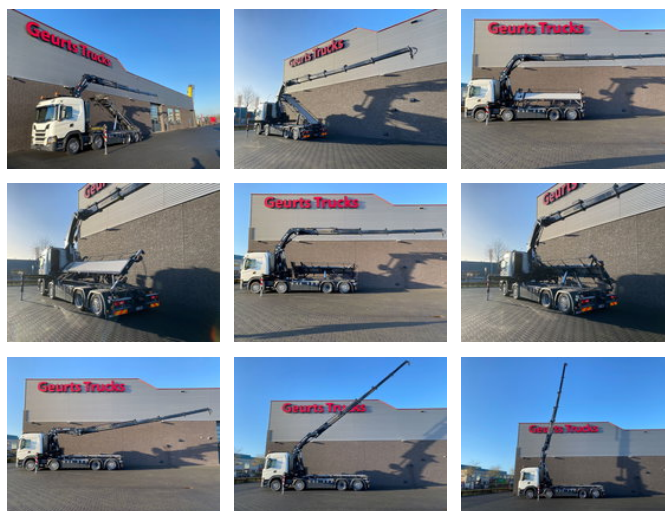

Scania G500 NGS 8X2 MET 3 ZIJDIGE KABELSYSTEEM + HIAB 362 EP-5 KRAAN/KRAN/CRANE/GRUA

General features

Brand	Scania
Model	G500 NGS
Subcategory	Container
Container system	cable
Odometer reading	142.744km
Date of first registration	13-06-2019
Color	White
Condition	Used
General condition	Very good
Fuel	Diesel
Emission class	Euro 6
Reference	1789607

Characteristics

Empty weight	18.043kg
Cabin	Sleeper cabin
Serial number	9864
Lifting capacity	10.000kg
Lifting height	1.750cm
Cylinder contents	12.742cc

Scania G500 NGS 8X2 MET 3 ZIJDIGE KABELSYSTEEM + HIAB 362 EP-5 KRAAN/KRAN/CRANE/GRUA

Technical specifications

Number of axes	4
Axis configuration	8x2
Transmission	Automatic

Description

SCANIA G500 NGS 8X2 + SAWO 3-SIDE CABLE LIFT + HIAB X-HIPRO 362 EP-5 CRANE EURO 6 L PAKKET 500 HP TRACTION 8X2 LAST AXEL IS LIFT AND STEERING AXEL AIRSUSPENSION WHEELBASE 560 CM CG20N CAB WITH AIRCO NAVI FRIDGE CAMERA AUTOMATIC GEARBOX WITH ENGINE BRAKE TRAILER COUPLING WITH HYDRAULIC CONECTIONS SAWO 3-SIDE CABLE SYSTEM 20TON LOTS TOOLBOXES !!! HIAB X-HIPRO 362 EP-5 CRANE 5X HYDRAULIC EXTENDABLE RADIO REMOTE CONTROL EXTRA HYDRAULIC FUNCTIONS ROTATOR MAX LIFTING CAPACITY 10.000 KG MAX LIFTING CAPACITY ON 1500 CM 1860 KG MAX WORKING HIGH 1750 CM ONLY 711 WORKING HOURS !!! WWW.GEURTSTRUCKS.COM FOLLOW OUR INSTAGRAM: GEURTSTRUCKS WIR SPRECHEN DEUTSCH WE SPEAK ENGLISH HABLAMOS ESPANOL Geurts Trucks' general terms and conditions apply to all offers, quotations and agreements. All agreements with Geurts Trucks are governed by the law of the Netherlands and the Oost-Brabant Court, located in 's-Hertogenbosch, has exclusive jurisdiction to take cognizance of any disputes. You can find the full text of our general terms and conditions on our website: <https://www.geurtstrucks.com/terms-and-conditions>