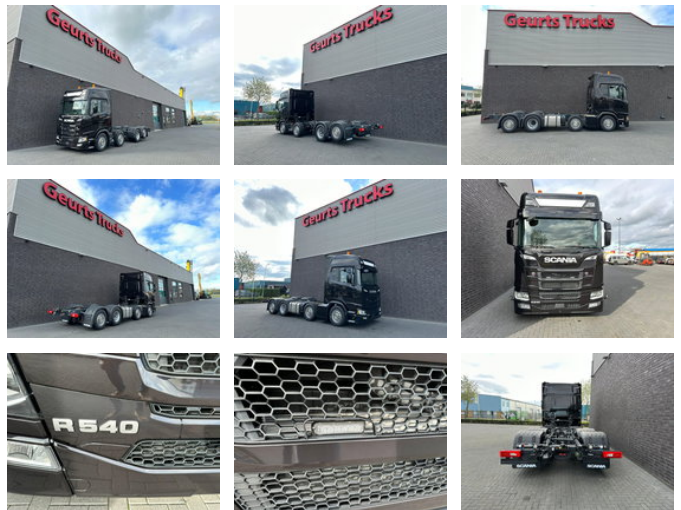

Scania R540 NGS 8X2 CHASSIS NIEUW/NEUE/NEW FULL OPTIONS 4X IN STOCK !!!

General features

Brand	Scania
Model	R540 NGS
Subcategory	Chassis cab
Odometer reading	220km
Date of first registration	12-06-2024
Color	Black
Condition	Used
General condition	Very good
Fuel	Diesel
Emission class	Euro 6
Reference	1789897

Characteristics

Cabin	Sleeper cabin
Serial number	5847

Scania R540 NGS 8X2 CHASSIS NIEUW/NEUE/NEW FULL OPTIONS 4X IN STOCK !!!

Technical specifications

Number of axes	4
Axis configuration	8x2
Transmission	Automatic

Description

NEW SCANIA R540 NGS 8X2 CHASSIS CABIN UNUSED EURO 6 L PAKKET 540 HP TRACTION 8X2 LAST AXEL LIFT AND STEERING WHEELBASE 457 CM FULL AIRSUSPENSION CR20H CABIN FULL OPTIONS WITH AIRCO WEBASTO NAVI LEATHER FRIDGE CAMERA OPTIECRUISE AUTOMATIC GEARBOX WITH RETARDER ACC LANE EN SIDE ASSIST TRAILER COUPLING PTO XENON CHASSIS LENGTH 673 CM THIS TRUCK IS FULL OPTIONS NEW AND UNUSED !!! ONLY 220 KM !!! 4 UNITS IN STOCK !!! IMMEDIATELY AVAILABLE. WWW.GEURTSTRUCKS.COM FOLLOW OUR INSTAGRAM, FACEBOOK AND TIKTOK TO WATCH OUR VIDEOS FROM OUR TRUCKS AND EQUIPMENT THAT WE HAVE FOR SALE WIR SPRECHEN DEUTSCH WE SPEAK ENGLISH HABLAMOS ESPANOL Geurts Trucks' general terms and conditions apply to all offers, quotations and agreements. All agreements with Geurts Trucks are governed by the law of the Netherlands and the Oost-Brabant Court, located in 's-Hertogenbosch, has exclusive jurisdiction to take cognizance of any disputes. You can find the full text of our general terms and conditions on our website: <https://www.geurtstrucks.com/terms-and-conditions>