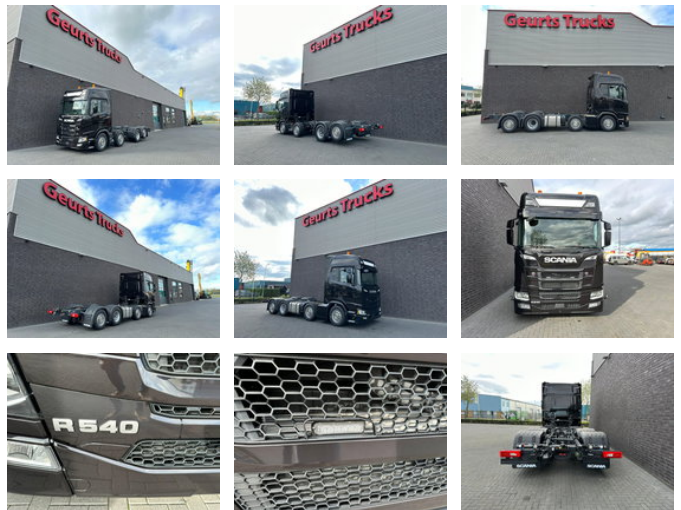

Scania R540 NGS 8X2 CHASSIS NIEUW/NEUE/NEW FULL OPTIONS 4X IN STOCK !!!

General features

| | |
|----------------------------|-------------|
| Brand | Scania |
| Model | R540 NGS |
| Subcategory | Chassis cab |
| Odometer reading | 217km |
| Date of first registration | 12-06-2024 |
| Color | Black |
| Condition | Used |
| General condition | Very good |
| Fuel | Diesel |
| Emission class | Euro 6 |
| Reference | 1789898 |

Characteristics

| | |
|---------------|---------------|
| Cabin | Sleeper cabin |
| Serial number | 4300 |

Scania R540 NGS 8X2 CHASSIS NIEUW/NEUE/NEW FULL OPTIONS 4X IN STOCK !!!

Technical specifications

| | |
|--------------------|-----------|
| Number of axes | 4 |
| Axis configuration | 8x2 |
| Transmission | Automatic |

Description

NEW SCANIA R540 NGS 8X2 CHASSIS CABIN UNUSED EURO 6 L PAKKET 540 HP TRACTION 8X2 LAST AXEL LIFT AND STEERING WHEELBASE 457 CM FULL AIRSUSPENSION CR20H CABIN FULL OPTIONS WITH AIRCO WEBASTO NAVI LEATHER FRIDGE CAMERA OPTIECRUISE AUTOMATIC GEARBOX WITH RETARDER ACC LANE EN SIDE ASSIST TRAILER COUPLING PTO XENON CHASSIS LENGTH 673 CM THIS TRUCK IS FULL OPTIONS NEW AND UNUSED !!! ONLY 248 KM !!! 4 UNITS IN STOCK !!! IMMEDIATELY AVAILABLE. WWW.GEURTSTRUCKS.COM FOLLOW OUR INSTAGRAM, FACEBOOK AND TIKTOK TO WATCH OUR VIDEOS FROM OUR TRUCKS AND EQUIPMENT THAT WE HAVE FOR SALE WIR SPRECHEN DEUTSCH WE SPEAK ENGLISH HABLAMOS ESPANOL Geurts Trucks' general terms and conditions apply to all offers, quotations and agreements. All agreements with Geurts Trucks are governed by the law of the Netherlands and the Oost-Brabant Court, located in 's-Hertogenbosch, has exclusive jurisdiction to take cognizance of any disputes. You can find the full text of our general terms and conditions on our website: <https://www.geurtstrucks.com/terms-and-conditions>