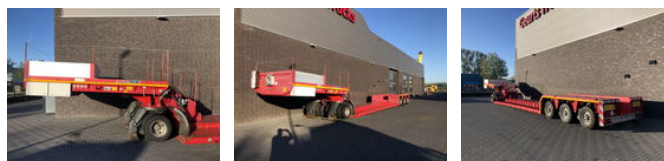

## ROJO 1+ 3 LOWLOADER

### Algemene kenmerken

Merk	ROJO
Subcategorie	Dieplader
Bouwjaar	2010
Datum eerste registratie	07-06-2010
Conditie	Gebruikt
Referentie	1788555

## Omschrijving

goldhofer rojo 1 bed 3 lowloader nock of neck dolly with pendel axel at back 3 x pendel axels giant back of trailer exavator bridge bed lenght 8 meters width of bed 285 cm + 2x 25 cm site extension trailer work on electric hydraulic powerpack trailer is like new only 5000 kilometers Geurts Trucks' general terms and conditions apply to all offers, quotations and agreements. All agreements with Geurts Trucks are governed by the law of the Netherlands and the Oost-Brabant Court, located in 's-Hertogenbosch, has exclusive jurisdiction to take cognizance of any disputes. You can find the full text of our general terms and conditions on our website: <https://www.geurtstrucks.com/terms-and-conditions>