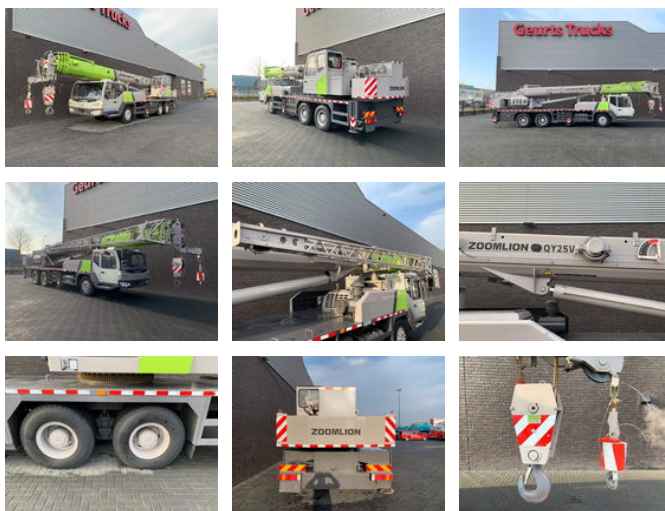

Zoomlion QY25V51.5 25 TONS CRANE/KRAN/GRUA/KRAAN

Algemene kenmerken

Merk	Zoomlion
Subcategorie	Alle terrein kraan
Tellerstand	1.215km
Bouwjaar	2016
Afgelezen urenstand	66
Kleur	Grijs
Conditie	Gebruikt
Algemene staat	Erg goed
Brandstof	Diesel
Referentie	1788774

Eigenschappen

Max. hefcapaciteit	25.000kg
Mast type	Telescopisch

Zoomlion QY25V51.5 25 TONS CRANE/KRAN/GRUA/KRAAN

Technische specificaties

Aandrijving

wheels

Omschrijving

ZOONLION TYPE QY25V51.5 25 TONS CRANE TRACTION 6X4 WHEELBASE 422 CM STEELSUSPENSION CAB WITH AIRCO NIGHTHEATER MANUAL GEARBOX ONLY 1215 KM !!!! DEADWEIGHT IN DRIVING CONDITION 29400 KG ZOOMLION QY25V51.5 CRANE LIFTHING CAPACITY 25 TONS 38.5 METER HYDRAULIC TELESCOOP PLUS 8 METER JIB TOTAL 46.5 METER WORKING HIGHT 2X HYDRAULIC WINCH 25 TON HOOK 66 WORKINH HOURS ONLY !!!! CRANE IS UNUSED AND READY FOR WORK WIR SPRECHEN DEUTSCH WE SPEAK ENLISCH HABLAMOS ESPANOL Geurts Trucks' general terms and conditions apply to all offers, quotations and agreements. All agreements with Geurts Trucks are governed by the law of the Netherlands and the Oost-Brabant Court, located in 's-Hertogenbosch, has exclusive jurisdiction to take cognizance of any disputes. You can find the full text of our general terms and conditions on our website: <https://www.geurtstrucks.com/terms-and-conditions>