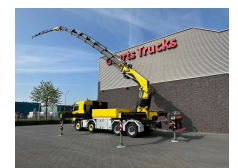

+31 488 74 54 74
info@geurtstrucks.com

Buskesdries 14
6673 DP,
Andelst
netherlands

Volvo

8X4 FASSI F1300RA.2.28 + JIB L616

KRAAN/KRAN/CRANE/GRUA/MONTAGEKRAN/DACHDECKERKRAN

Extras

+31 488 74 54 74
 info@geurtstrucks.com

Buskesdries 14
 6673 DP,
 Andelst
 netherlands

General-specifications

Id	1790078	Air conditioning	LED lights
Make	Volvo	Air horn	Low-noise
Type	8X4 FASSI F1300RA.2.28 + JIB L616 KRAAN/KRAN/CRAVE/GRUA/MONTAGEKRAN/DACHDECKERKRAN	Alloy wheels	Media System
Year	2015	Aluminium fuel tank	Particulate filter
Mileage	131.745 km	Anti-lock braking system	PTO
Construction	Crane	Central locking	Sleeper cab
Emissionclass	6	Coupling	Speed limiter
		Cruise control	Stability control
		Electrically adjustable door mirrors	Toolbox
		Electrically operated windows	Vehicle heater
		Heavy duty engine brake	Visor
		Leaf spring suspension	

Technical-specifications

First registration date	13-05-2015
Fuel	Diesel
Transmission	Automatic
Vehicle identification number	3126
Axle configuration	8x4
Axle count	4
Power kw	338
Power hp	460
Lifting height	3.550 cm
Lifting capacity	22.000 kg