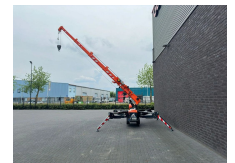

+31 488 74 54 74
info@geurtstrucks.com

Buskesdries 14
6673 DP,
Andelst
netherlands

Jekko SPX312C+ + JIB 400.1MX RUPS TELESCOOP KRAAN/RAUPENKRAN/TELESCOPIC CRAWLER CRANE

General-specifications

Id	1790079
Make	Jekko
Type	SPX312C+ + JIB 400.1MX RUPS TELESCOOP KRAAN/RAUPENKRAN/TELESCOPIC CRAWLER CRANE
Year	2020
Operating hours	188
Construction	Crane

Technical-specifications

Fuel	Electric
Vehicle identification number	5065
Weight	1.800 kg
Power kw	4
Power hp	5
Lifting height	1.100 cm
Lifting capacity	1.200 kg

Extras

€ On request