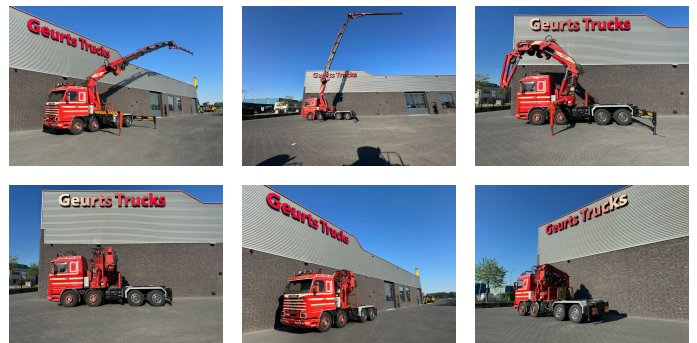

+31 488 74 54 74
info@geurtstrucks.com

Buskesdries 14
6673 DP,
Andelst
netherlands

Scania

8X4 + EFFER 980/6S + JIB 2F73101

KRAAN/KAN/CRANE/GRUA/OLDTIMER/SPECIAL/SHOWTRUCK

General-specifications

Id	1790080
Make	Scania
Type	8X4 + EFFER 980/6S + JIB 2F73101 KRAAN/KAN/CRANE/GRUA/OLDTIMER/SPECIAL/SHOWTRUCK
Year	1995
Mileage	496.525 km
Construction	Crane

Technical-specifications

First registration date	14-12-1995
Fuel	Diesel
Transmission	Manual
Vehicle identification number	1287
Axle configuration	8x4
Axle count	4
Weight	25.540 kg
Power kw	309
Power hp	420
Lifting capacity	17.680 kg