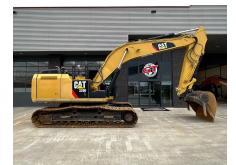

Technical-specifications

Fuel	Diesel
Weight	29.670 kg
Power kw	161
Power hp	219