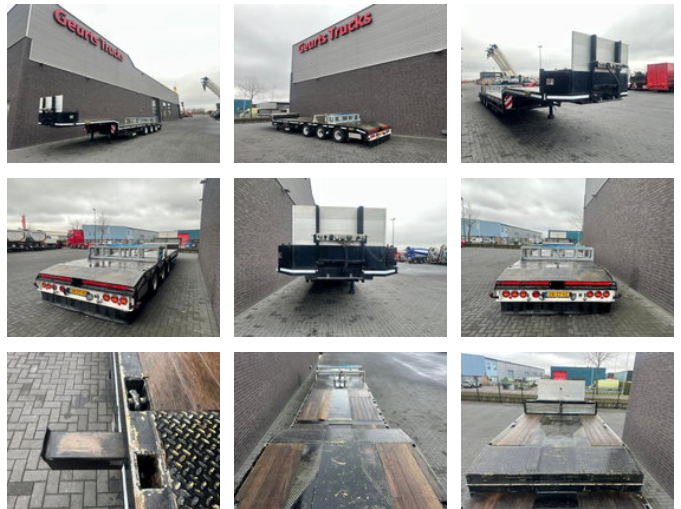

Broshuis 3 ABSD-48/2X TELESCOOP

General characteristics

| | |
|----------------------------|----------------|
| Brand | Broshuis |
| Subcategory | Semi lowloader |
| License plate | ON-27-VZ |
| Year of construction | 2009 |
| Date of first registration | 30-06-2009 |
| Colour | Black |
| Condition | Used |
| General state | Very good |
| Reference | 1790638 |

Properties

| | |
|---------------|----------|
| Single weight | 14.940kg |
| Load capacity | 41.160kg |
| GVW | 56.100kg |
| Length | 0cm |
| Width | 255cm |

Broshuis 3 ABSD-48/2X TELESCOOP

Technical specifications

Number of axes

3

Description

BROSHUIS ABSD 2 x Telescopic Semi-Low Loader 3 x Hydraulically Steered AXLES Total Permissible Weight 56100 kg
Electrohydraulic Steering Assist System Remote Control Two Extendable 640 cm + 620 cm Total Load Floor Length 13080 cm +
640 cm + 620 cm Load Floor Width 253 cm + 2 x 22.5 cm Extenders, Total Load Floor Width 300 cm Load Floor Height 95 cm Hook
Eyes ROUND POTS