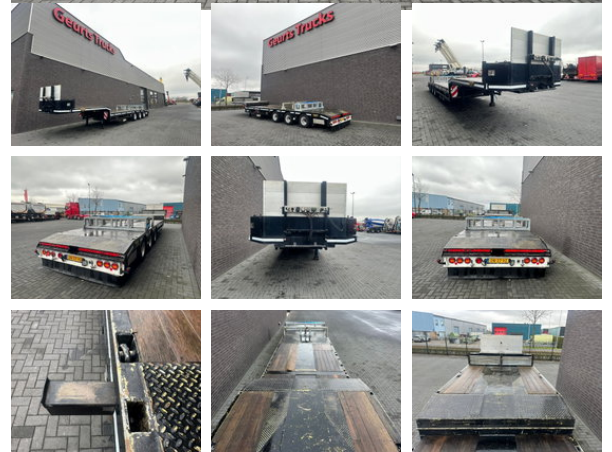

## Broshuis 3 ABSD-48/2X TELESCOOP

### General characteristics

Brand	Broshuis
Subcategory	Semi lowloader
License plate	ON-27-VZ
Year of construction	2009
Date of first registration	30-06-2009
Colour	Black
Condition	Used
General state	Very good
Reference	1790638

### Properties

Single weight	14.940kg
Load capacity	41.160kg
GVW	56.100kg
Length	0cm
Width	255cm