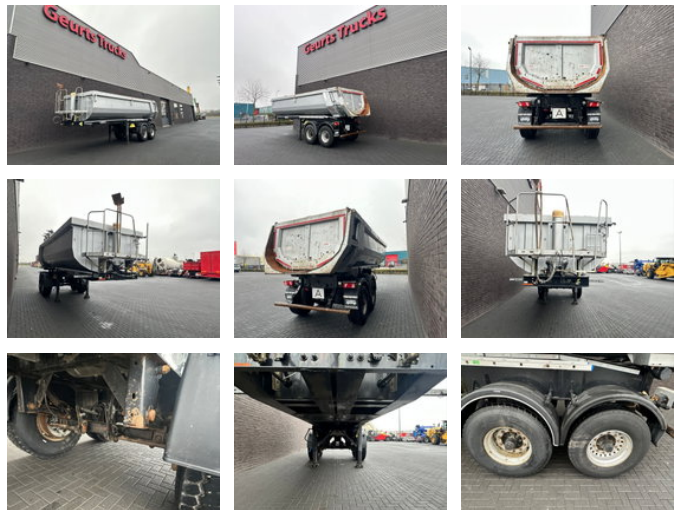

Carnehl CHKS/HH 2 ASSER KIPPER KIPPER/TIPPER / OPLEGGER/AUFLIEGER/TRAILER

General characteristics

Brand	Carnehl
Subcategory	Tipper
Date of first registration	04-05-2021
Colour	Silver
Condition	Used
General state	Good
Reference	1790567

Properties

Single weight	6.360kg
Load capacity	27.640kg
GVW	34.000kg
Length	880cm
Width	255cm

Carnehl CHKS/HH 2 ASSER KIPPER KIPPER/TIPPER / OPLEGGER/AUFLIEGER/TRAILER

Description

CARNEHL TIPPER TRAILER 2 AXEL TIPPER TRAILER AIRSUSPENSION LIFT AXEL BPW AXELS HAROX STEEL BODY EMPTY WEIGHT 6360 KG DRUM BRAKES TIPPER MOUNTED IN THE FRONT BACKWARD TIPPER HYDRAULIC TAILGATE WWW.GEURTSTRUCKS.COM FOLLOW OUR INSTAGRAM: GEURTSTRUCKS WIR SPRECHEN DEUTSCH WE SPEAK ENGLISCH HABLAMOS ESPANOL Geurts Trucks' general terms and conditions apply to all offers, quotations and agreements. All agreements with Geurts Trucks are governed by the law of the Netherlands and the Oost-Brabant Court, located in 's-Hertogenbosch, has exclusive jurisdiction to take cognizance of any disputes. You can find the full text of our general terms and conditions on our website: <https://www.geurtstrucks.com/terms-and-conditions8800>