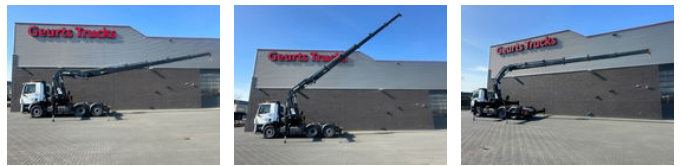

DAF CF 85 410 6X2 + HIAB 422EP-5 HIPRO TREKKER/ SATTELZUG/TRACTOR UNIT/CAMION

General features

Brand	DAF
Model	CF 85
Subcategory	Crane truck
Licence plate	66-BBB-5
Odometer reading	579.074km
Construction year	2012
Date of first registration	08-08-2012
Color	White
Condition	Used
General condition	Very good
Fuel	Diesel
Emission class	Euro 5
Reference	1790231

Characteristics

Empty weight	16.615kg
Load capacity	11.385kg
GWV	28.000kg
Serial number	XLRAS85MC0E952727
Lifting capacity	12.000kg
Lifting height	1.800cm

Mast type

Telescope

DAF CF 85 410 6X2 + HIAB 422EP-5 HIPRO TREKKER/ SATTELZUG/TRACTOR UNIT/CAMION

Technical specifications

Number of axes	3
Axis configuration	6x2
Transmission	Automatic
Engine output	300kw

Description

DAF 85,410 6X2 + CRANE HIAB 422EP-5 HIPRO TRACTOR UNIT EURO 5 410 HP DRIVE 6X2 DIFFERENTIAL 9 TONS FOR AXLE WHEELBASE 340 CM AIRSPENSION DAY CAB AIR CONDITIONING NAVIGATION SYSTEM AUTOMATIC WITH ENGINE BRAKE TRACTOR VERSION HIAB 422EP-5 HIPRO 8 X HYDRAULIC TELESCOPIC 4 X CRANE OUTRIGGERS TOTAL WORKING HEIGHT 18 METERS MAX LIFT CAPACITY 12,000 KG MAX LIFT AT 15.5 METER 2520 KG RADIOGRAPHIC REMOTE CONTROL WWW.GEURTSTRUCKS.COM FOLLOW US ALSO ON INSTAGRAM: GEURTSTRUCKS WE SPEAK DEUTSCH WE SPEAK ENGLISH HABLAMOS ESPANOL MÓWIMY PO POLSKI ROZMOVLJAMO UKRAЇНСЬКОЮ