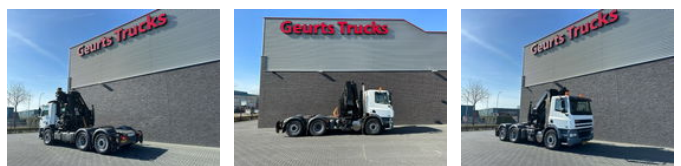

DAF CF 85 410 6X2 + HIAB 422EP-5 HIPRO TREKKER/ SATTELZUG/TRACTOR UNIT/CAMION

General features

Brand	DAF
Model	CF 85
Subcategory	Crane truck
Licence plate	66-BBB-5
Odometer reading	579.074km
Construction year	2012
Date of first registration	08-08-2012
Color	White
Condition	Used
General condition	Very good
Fuel	Diesel
Emission class	Euro 5
Reference	1790231

Characteristics

Empty weight	16.615kg
Load capacity	11.385kg
GWV	28.000kg
Serial number	XLRAS85MC0E952727
Lifting capacity	12.000kg
Lifting height	1.800cm

Mast type

Telescope

DAF CF 85 410 6X2 + HIAB 422EP-5 HIPRO TREKKER/ SATTELZUG/TRACTOR UNIT/CAMION

Technical specifications

Number of axes	3
Axis configuration	6x2
Transmission	Automatic
Engine output	300kw

Description

DAF 85,410 6X2 + CRANE HIAB 422EP-5 HIPRO TRACTOR UNIT EURO 5 410 HP DRIVE 6X2 DIFFERENTIAL 9 TONS FOR AXLE WHEELBASE 340 CM AIRSPENSION DAY CAB AIR CONDITIONING NAVIGATION SYSTEM AUTOMATIC WITH ENGINE BRAKE TRACTOR VERSION HIAB 422EP-5 HIPRO 8 X HYDRAULIC TELESCOPIC 4 X CRANE OUTRIGGERS TOTAL WORKING HEIGHT 18 METERS MAX LIFT CAPACITY 12,000 KG MAX LIFT AT 15.5 METER 2520 KG RADIOGRAPHIC REMOTE CONTROL WWW.GEURTSTRUCKS.COM FOLLOW US ALSO ON INSTAGRAM: GEURTSTRUCKS WE SPEAK DEUTSCH WE SPEAK ENGLISH HABLAMOS ESPANOL MÓWIMY PO POLSKI ROZMOVLJAMO UKRAЇНСЬКОЮ