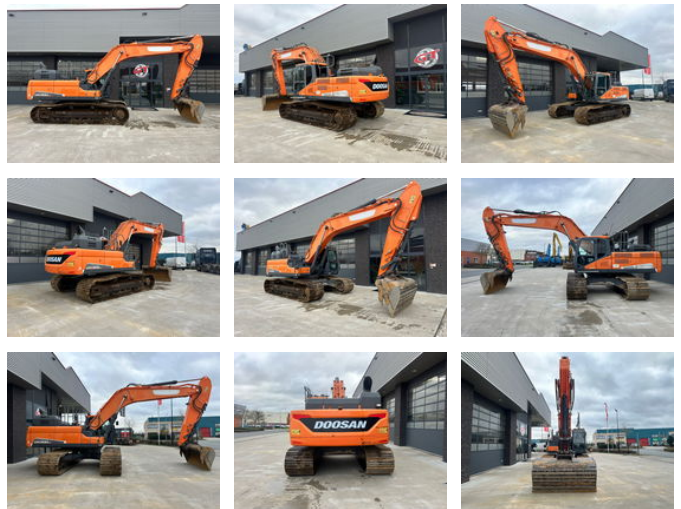

Doosan DOOSAN DX 300 LC

General features

Brand	Doosan
Subcategory	Crawler excavator
Construction year	2015
Hourmeter reading	13950
Color	Orange
Condition	Used
General condition	Good
Fuel	Diesel
Reference	1790202

Doosan DOOSAN DX 300 LC

Technical specifications

Engine output

147kw

Accessories