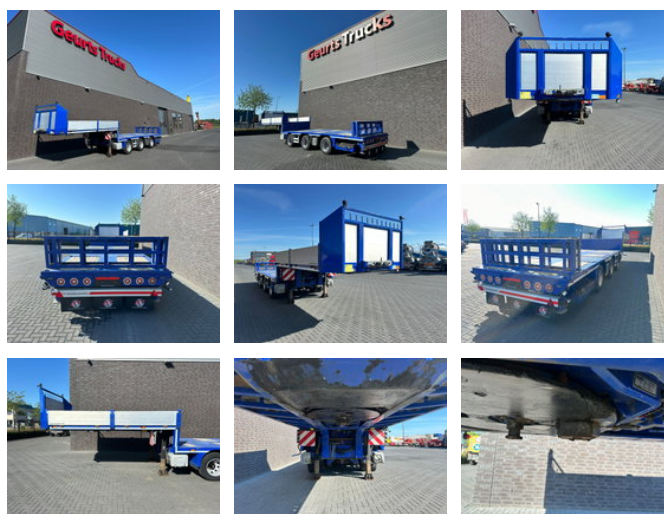

EMTECH NNR48 3 ASSER HYDRAULISCHE GESTUURDE KORTE UITSCHUIFBARE SEMI-DIEPLADER / TIEFLADER / LOWLOADER

General characteristics

Brand	EMTECH
Subcategory	Semi lowloader
Date of first registration	28-06-2018
Colour	Blue
Condition	Used
General state	Very good
Reference	AR1190

Properties

Single weight	12.000kg
Load capacity	36.000kg
GVW	48.000kg
Length	1.100cm
Width	255cm

Serial number

SU9NNR48D18AR1190

EMTECH NNR48 3 ASSER HYDRAULISCHE GESTUURDE KORTE UITSCHUIFBARE SEMI-DIEPLADER / TIEFLADER / LOWLOADER

Technical specifications

Number of axes

3

Description

EMTECH 3-AXLES SEMI-LOW LOADER SAF AXLES TRIDEC STEERING SYSTEM AIR SUSPENDED, STEERED, 1ST LIFT AXLE
10,000KG PER AXLE TOTAL TECHNICAL ALLOWED WEIGHT 48000KG TYRE SIZE 265/70 R19.5 LOADING FLOOR SIZE 700
CM EXTENDABLE 515 CM WIDTH LOADING FLOOR 255 CM LOADING FLOOR HEIGHT +/- 95 CM HOOK EYES AND ROUND
POTS