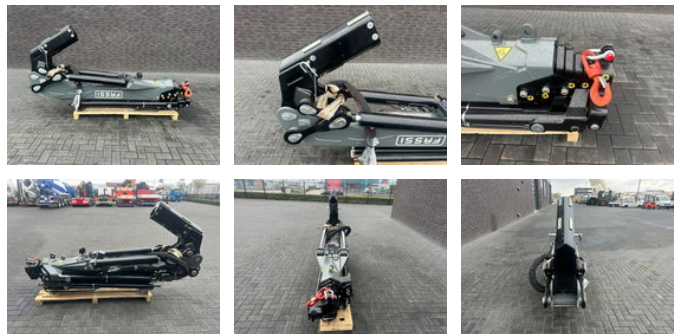

# Fassi JIB L 425 VOOR FASSI F425 KRAAN SERIES 2024BWJ, ONGEBRUIKT. 5 X HYDRAULICHE UITSCHUIFBAAR

## General features

Brand	Fassi
Subcategory	Loader crane
Reference	1790540

## Description

FLY JIB L 425 FOR FASSI F425 CRANE SERIES 2024 YEAR UNUSED 5 X HYDRAULIC EXTENDABLE MATERIAL: HIGH-QUALITY STEEL FOR DURABILITY AND RESISTANCE TO FATIGUE COMPATIBLE CONTROL SYSTEMS: INTEGRATED WITH FASSI'S ELECTRONIC CONTROLS AND EQUIPMENT FOR LIMITING THE LOAD MOMENT FOR SAFETY