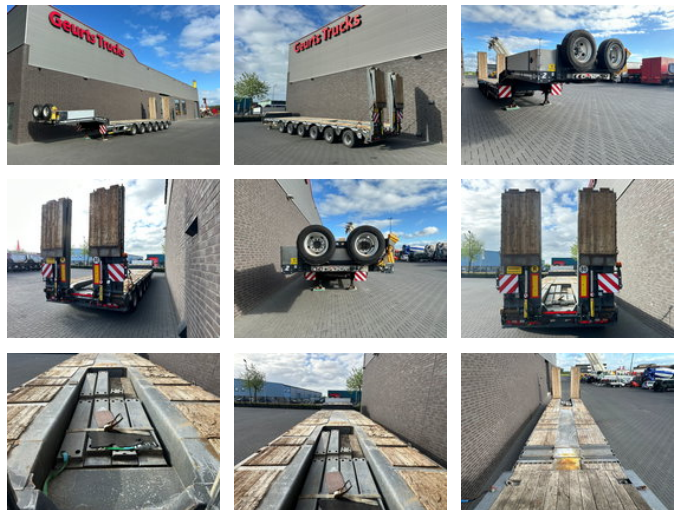

Faymonville MULTI 6 ASSER EXTENDABLE SEMI DIEPLADER/ TIEFLADER/LOWLOADER

General features

| | |
|----------------------------|----------------|
| Brand | Faymonville |
| Subcategory | Semi lowloader |
| Date of first registration | 30-03-2016 |
| Color | Gray |
| Condition | Used |
| General condition | Good |
| Reference | 1790614 |

Characteristics

| | |
|---------------|-------------------|
| Empty weight | 18.900kg |
| Load capacity | 78.100kg |
| GVW | 97.000kg |
| Length | 1.545cm |
| Width | 274cm |
| Serial number | YAFTL6006G0018352 |

Faymonville MULTI 6 ASSER EXTENDABLE SEMI DIEPLADER/ TIEFLADER/LOWLOADER

Description

FAYMONVILLE MULTI-Z-6L 6X SAF AXELS 5X HYDRAULIC STEERLING AXELS RADIO REMOTE CONTROL HYDRAULIC SUSPENSION ELECTRIC/HYDRAULIC POWERPACK TYRE SIZE 245/70 R17.5 EXTENDABLE LOADING BED SIZE 1100 CM + 370 CM EXTENDABLE TOTAL BED LENGT 1470 CM WIDTH OF BED 274 CM + 2X 25 CM SITE EXTENSION TOTAL WIDTH OF BED 320 CM HOOK EYES AND RONGPOTS LED LIGHTS BIG TOOLBOX CENTRAL GEASING SYSTEM
WWW.GEURTSTRUCKS.COM FOLLOW OUR INSTAGRAM: GEURTSTRUCKS WIR SPRECHEN DEUTSCH WE SPEAK ENGLISH HABLAMOS ESPANOL