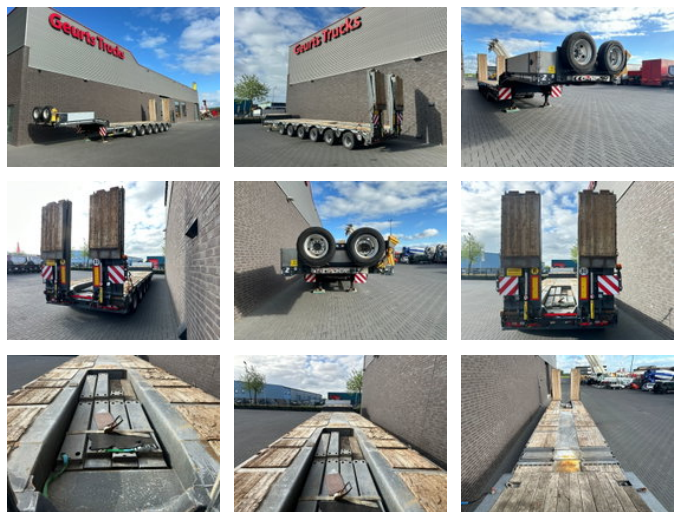

# Faymonville MULTI 6 ASSER EXTENDABLE SEMI DIEPLADER/ TIEFLADER/LOWLOADER

## Properties

Single weight	18.900kg
Load capacity	78.100kg
GVW	97.000kg
Length	1.545cm
Width	274cm
Serial number	YAFTL6006G0018352

## Description

FAYMONVILLE MULTI-Z-6L 6X SAF AXELS 5X HYDRAULIC STEERLING AXELS RADIO REMOTE CONTROL HYDRAULIC SUSPENSION ELECTRIC/HYDRAULIC POWERPACK TYRE SIZE 245/70 R17.5 EXTENDABLE LOADING BED SIZE 1100 CM + 370 CM EXTENDABLE TOTAL BED LENGT 1470 CM WIDTH OF BED 274 CM + 2X 25 CM SITE EXTENSION TOTAL WIDTH OF BED 320 CM HOOK EYES AND RONGPOTS LED LIGHTS BIG TOOLBOX CENTRAL GEASING SYSTEM  
WWW.GEURTSTRUCKS.COM FOLLOW OUR INSTAGRAM: GEURTSTRUCKS WIR SPRECHEN DEUTSCH WE SPEAK ENGLISH HABLAMOS ESPANOL