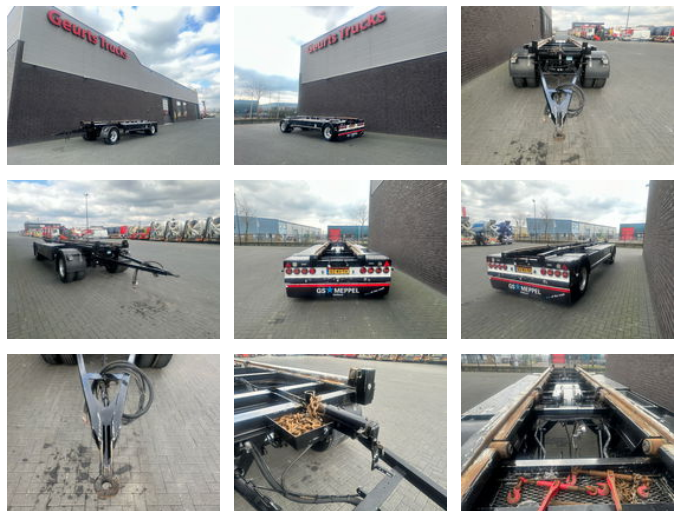

GS AIC-2000 CONTAINER AANHANGER

General features

Brand	GS
Subcategory	Container chassis
Container system	other
Licence plate	02-WX-FH
Construction year	2020
Date of first registration	12-05-2020
Condition	Used
General condition	Very good
Reference	1790265

Characteristics

Empty weight	3.390kg
Load capacity	16.610kg
GWV	20.000kg
Length	917cm
Width	248cm
Serial number	XL920069111004069

GS AIC-2000 CONTAINER AANHANGER

Technical specifications

Number of axes

2

Description

CONTAINER CHASSIS LENGTH 690 CM AUTOMATIC CONTAINER LOCKING SAF AXLES AIR SUSPENSION TIRE SIZE 275/70/22.5 TRAILER IS DIRECT AVAILABLE !!! WE SPEAK DEUTSCH WE SPEAK ENGLISH HABLAMOS ESPANOL

Accessories