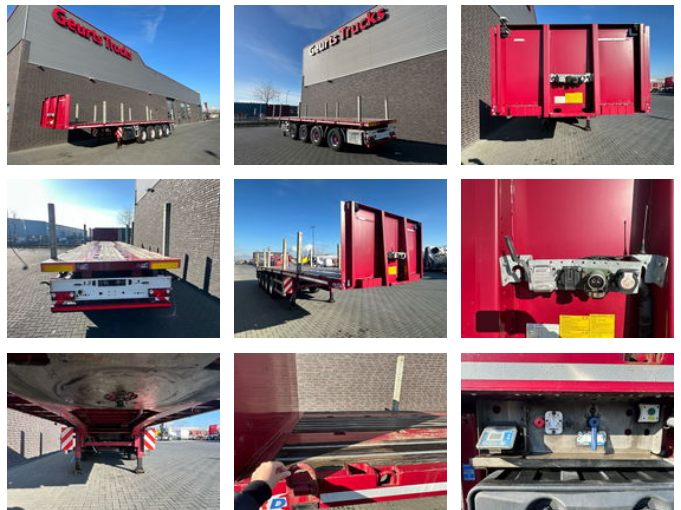

# HRD SPLB 4 N. BALLAST TRAILER, 3E EN 4E ASSEN GESTUURD, AFSTANDSBEDIENING

## General features

Brand	HRD
Subcategory	Flatbed
Date of first registration	05-04-2017
Color	Red
Condition	Used
General condition	Very good
Reference	1790254

## Characteristics

Empty weight	8.560kg
Load capacity	49.440kg
GWV	58.000kg
Serial number	W09SPL84NHEN10056