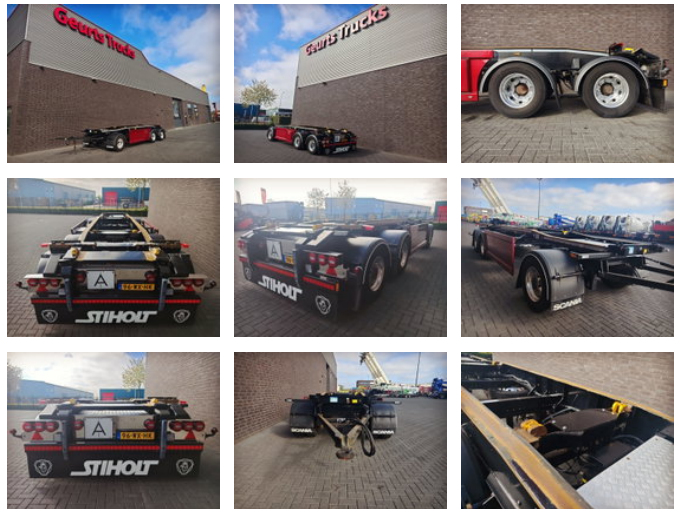

Huffermann HSA 28.70 HSA-3

General characteristics

Brand	Huffermann
Subcategory	Container chassis
License plate	96-WX-HK
Year of construction	2020
Date of first registration	29-06-2020
Colour	Red
Condition	Used
General state	Very good
Reference	1790696

Properties

Single weight	4.102kg
Load capacity	23.898kg
GVW	28.000kg
Length	947cm
Width	255cm

Huffermann HSA 28.70 HSA-3

Technical specifications

Number of axes

3

Accessories