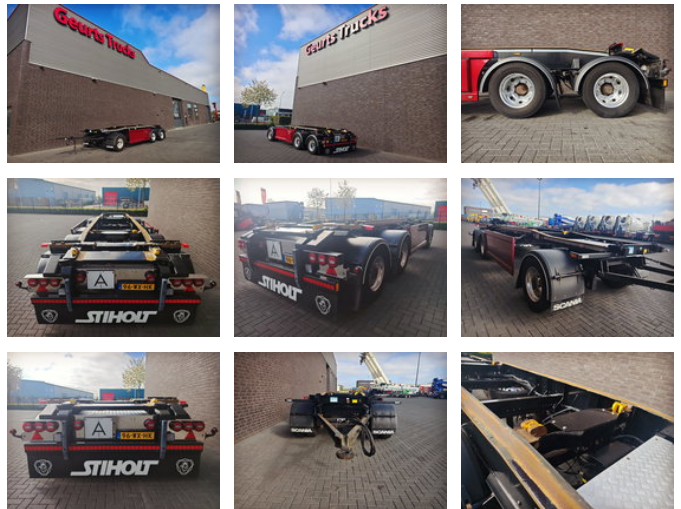

Huffermann HSA 28.70 HSA-3

General features

Brand	Huffermann
Subcategory	Container chassis
Licence plate	96-WX-HK
Construction year	2020
Date of first registration	29-06-2020
Color	Red
Condition	Used
General condition	Very good
Reference	1790696

Characteristics

Empty weight	4.102kg
Load capacity	23.898kg
GVW	28.000kg
Length	947cm
Width	255cm

Huffermann HSA 28.70 HSA-3

Technical specifications

Number of axes

3

Accessories