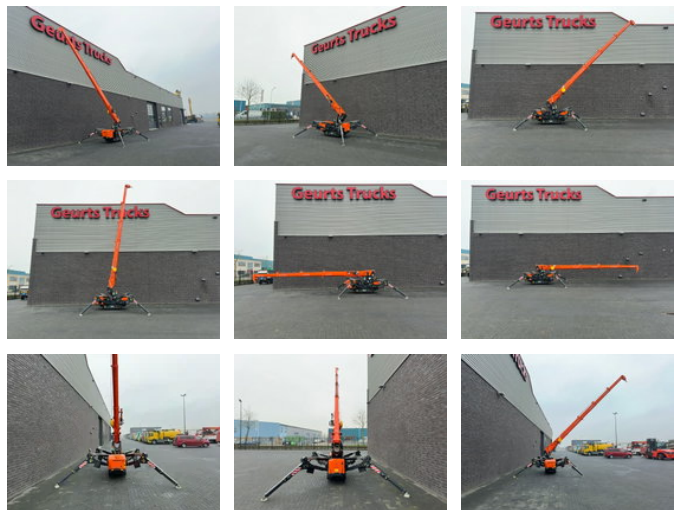

# Jekko SPX328CL ELECTRIC RUPS TELESKOOP KRAAN/ RAUPENKRAAN/TELESCOPIC CRAWLER CRANE 2023 ONLY 166 HOURS !!!

## General characteristics

Brand	Jekko
Subcategory	Telescopic crawler
Date of first registration	17-07-2023
Hours displayed	166
Colour	Orange
Condition	Used
General state	Very good
Fuel	Electric
Reference	1790022
CE marking	And

## Properties

Single weight	2.300kg
Serial number	8621
Max. lifting capacity	2.800kg
Lifting height	1.040cm
Mast type	Telescopic

## Description

JEKKO SPX328CL ELECTRIC TELESCOPIC CRAWLER CRANE Technical data: max. lifting capacity 2800 kg max. reach of crane 10 m max lifting height 10.4 m Slewing angle continuous 4x hydraulic extendable 4x stabilization radio remote control dimensions: 295 cm x 73 cm x 161 cm hook electric motor traction 48V / 220 Ah lithium-ion battery pack 7 kw CE certificate ONLY 166 DEMO HOURS !!!! ALL BOOKS DOCUMENTS AND CERTIFICATES AVAILABLE CRANE AVAILABLE IMMEDIATELY.  
WWW.GEURTSTRUCKS.COM FOLLOW OUR INSTAGRAM: GEURTSTRUCKS WIR SPRECHEN DEUTSCH WE SPEAK ENGLISH HABLAMOS ESPANOL Geurts Trucks' general terms and conditions apply to all offers, quotations and agreements. All agreements with Geurts Trucks are governed by the law of the Netherlands and the Oost-Brabant Court, located in 's-Hertogenbosch, has exclusive jurisdiction to take cognizance of any disputes. You can find the full text of our general terms and conditions on our website: <https://www.geurtstrucks.com/terms-and-conditions>