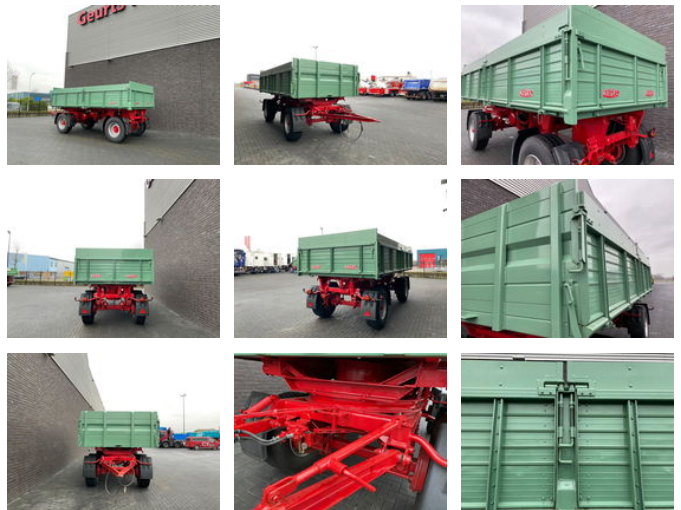

# Kögel KL12-2 3 ZIJDGE KIPPER/TIPPER AANHANGER/ TRAILER/ANHÄNGER

## General features

Brand	Kögel
Subcategory	Tipper
Construction year	1974
Date of first registration	29-04-1974
Color	Green
Condition	Used
General condition	Very good
Reference	1789009

# Kögel KL12-2 3 ZIJDE KIPPER/TIPPER AANHANGER/ TRAILER/ANHÄNGER

## Description

KÖGEL 3 SIDE TIPPER/TIPPER BPW AXELS STEEL SUSPENSION LENGTH 505 CM WIDTH 240 CM HIGH 90 CM THIS TRAILER HAS BEEN COMPLETELY RESTORED !!!!! WWW.GEURTSTRUCKS.COM WIR SPRECHEN DEUTSCH WE SPEAK ENGLISH HABLAMOS ESPANOL Geurts Trucks' general terms and conditions apply to all offers, quotations and agreements. All agreements with Geurts Trucks are governed by the law of the Netherlands and the Oost-Brabant Court, located in 's-Hertogenbosch, has exclusive jurisdiction to take cognizance of any disputes. You can find the full text of our general terms and conditions on our website: <https://www.geurtstrucks.com/terms-and-conditions>