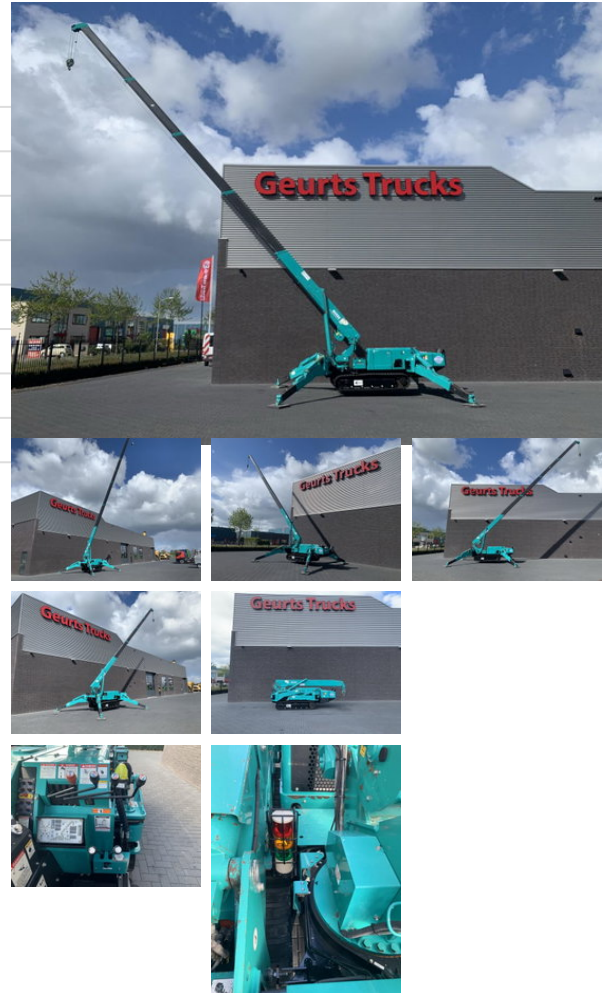

# MAEDA CRAWLER CRANE/KRAN/MONTAGEKRAN CRAWLER CRANE/KRAN/MONTAGEKRAN MC-405 CRM

## General characteristics

Brand	MAEDA
Subcategory	Crane truck
Meter reading	1km
Year of construction	2014
Date of first registration	15-07-2014
Condition	Used
General state	Very good
Fuel	energyType.electricdiesel
Reference	1788642
CE marking	And

## Properties

Max. lifting capacity	3.830kg
Mast type	Telescopic