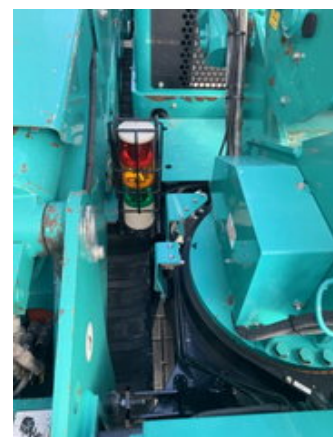

# MAEDA CRAWLER CRANE/KRAN/MONTAGEKRAN CRAWLER CRANE/KRAN/MONTAGEKRAN MC-405 CRM

## General characteristics

Brand	MAEDA
Subcategory	Crane truck
Meter reading	1km
Year of construction	2014
Date of first registration	15-07-2014
Condition	Used
General state	Very good
Fuel	energyType.electricdiesel
Reference	1788642
CE marking	And

# Properties

Max. lifting capacity

3.830kg

---

Mast type

Telescopic