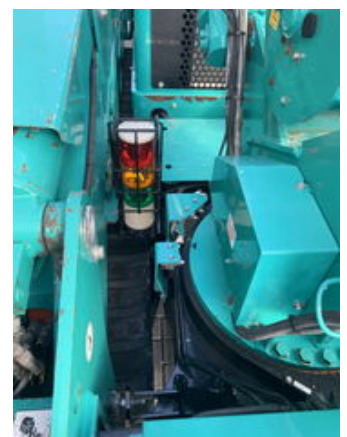

MAEDA CRAWLER CRANE/KRAN/MONTAGEKRAN CRAWLER CRANE/KRAN/MONTAGEKRAN MC-405 CRM

General features

Brand	MAEDA
Subcategory	Crane truck
Odometer reading	1km
Construction year	2014
Date of first registration	15-07-2014
Condition	Used
General condition	Very good
Fuel	energyType.electricdiesel
Reference	1788642
CE marking	Yes

Characteristics

Lifting capacity

3.830kg

Mast type

Telescope

MAEDA CRAWLER CRANE/KRAN/MONTAGEKRAN CRAWLER CRANE/KRAN/MONTAGEKRAN MC-405 CRM

Technical specifications

Drive