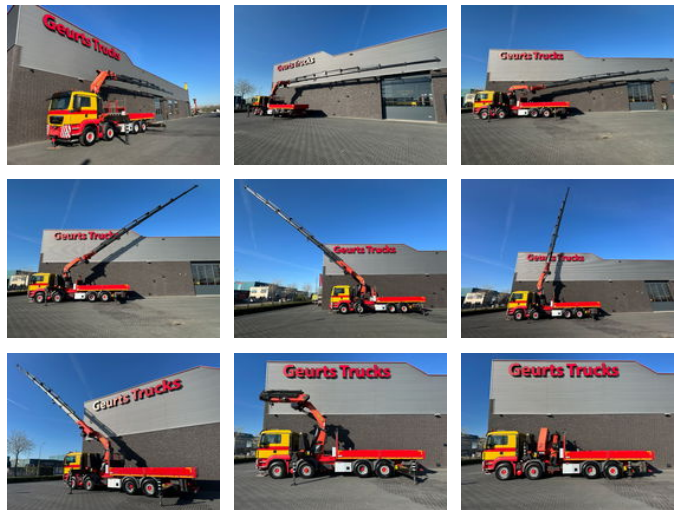

MAN 35.480 8X4H-6 BL MET PALFINGER PK92002-SH H KRAAN / KRAN / CRANE / GRUA

General features

Brand	MAN
Subcategory	Crane truck
Odometer reading	380.592km
Date of first registration	01-08-2014
Color	Yellow
Condition	Used
General condition	Very good
Fuel	Diesel
Emission class	Euro 5
Reference	M88104
CE marking	Yes

Characteristics

Empty weight	26.875kg
Load capacity	10.125kg
GVW	37.000kg
Serial number	W0973S437ETM88104
Lifting capacity	16.900kg
Lifting height	2.630cm

Mast type

Telescope

MAN 35.480 8X4H-6 BL MET PALFINGER PK92002-SH H KRAAN / KRAN / CRANE / GRUA

Technical specifications

Number of axes	4
Axis configuration	8x4
Transmission	Manual
Engine output	353kw

Description

MAN MAURER TGS 35. 480 8X4H-6 BL WITH PALFINGER PK92002-SH H CRANE EURO 5 L PACKAGE 480 HP DRIVE 8X4H-6 BL WHEELBASE 530CM STEEL / AIR SUSPENSION SLEEPER CAB WITH AIR CONDITIONING, REFRIGERATOR MEDIA, TELEPHONE PREPARATION MANUAL GEARBOX TRAILER COUPLING FRONT AND REAR STROBE LIGHTS TOOLBOX LOADING BOX DIMENSIONS L=545CM, W=247CM PALFINGER PK92002-SH H 10 X HYDRAULICALLY EXTENDABLE PALFINGER WINCH KBW007-A 18M TOTAL 5 X OUTRIGGERS CRANE CAN WORK IN FRONT OF THE CAB WITH 1 X FRONT OUTRIGGER RADIO REMOTE CONTROL MAX. LIFTING CAPACITY AT 4.3M 16900 KG MAX. WORKING HEIGHT 26.3M