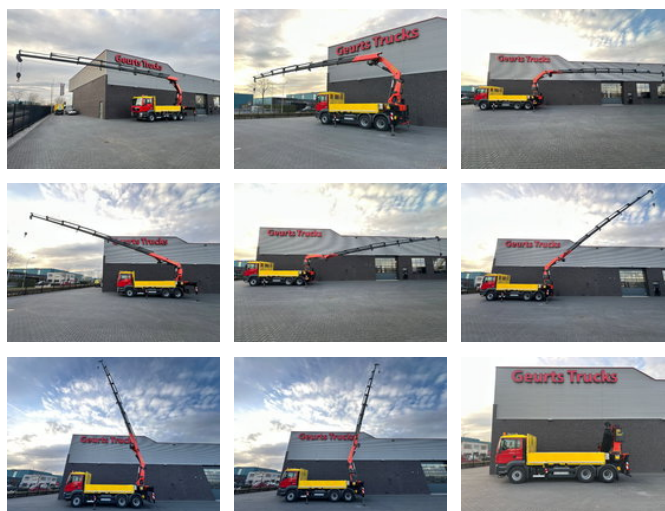

# MAN TGS 26.480 6X4 MET PALFINGER PK 42002-SH G KRAAN / KRAN / CRANE / GRUA

## General characteristics

Brand	MAN
Model	TGS 26.480
Subcategory	Crane truck
Meter reading	417.883km
Date of first registration	22-05-2014
Hours displayed	3372
Colour	Red
Condition	Used
General state	Very good
Fuel	Diesel
Emission class	Euro 6
Reference	1790592
CE marking	And

## Properties

Single weight	20.700kg
Load capacity	7.300kg
GVW	28.000kg
Serial number	WMA30SZZ2EM648422
Max. lifting capacity	7.900kg
Mast type	Telescopic

## Description

EURO 6 L PACKAGE 480 HP TRACTION 6X4 AIRSUSPENSION WHEELBASE 420 CM DIFF LOCK DAY CAB WITH AIR CONDITIONING, AUTOMATIC TRANSMISSION WITH ENGINE BRAKE LENGTH BODY 470 CM, WIDTH 248CM, HEIGHT 128 CM, TOOLBOXES PALFINGER PK 42002 SH-G TOTAL CRANE WORKING HOURS 3327 8 X HYDRAULICALLY EXTENDABLE HYDRAULIC WINCH TOTAL 4 X OUTRIGGERS RADIOGRAPHIC REMOTE CONTROL MAX LIFT CAPACITY 7900 KG MAX LIFT CAPACITY AT 21 M 1180 KG MAX WORKING HEIGHT 25.0M WIR SPRECHEN DEUTSCH WE SPEAK ENGLISH HABLAMOS ESPANOL