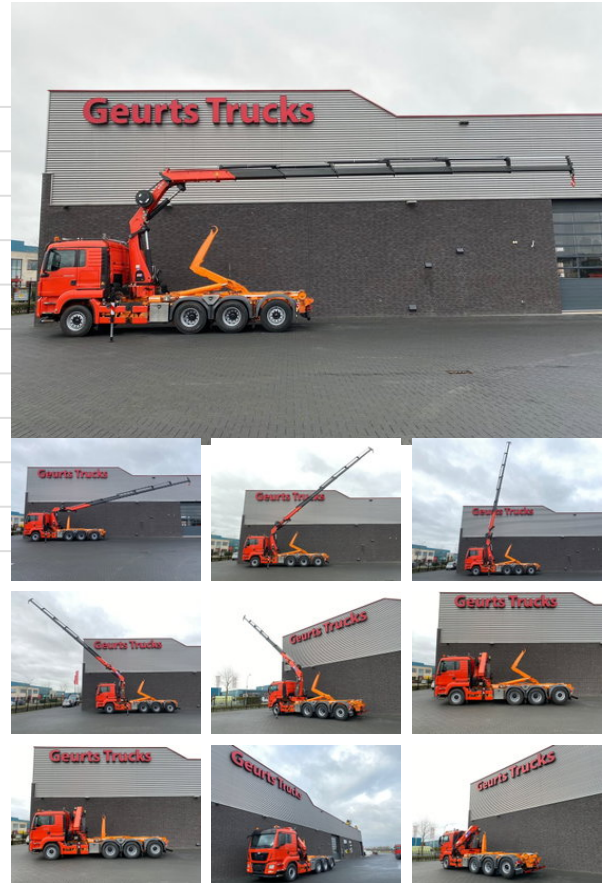

# MAN TGS 35.480 8X4 TRIDEM + 20 TON HAAKARM + HMF 3220-K6 KRAAN/ KRAN/CRANE/GRUA

## General characteristics

Brand	MAN
Model	TGS 35.480
Subcategory	Container
Container system	hook
Meter reading	283.323km
Date of first registration	22-12-2015
Colour	Orange
Condition	Used
General state	Very good
Fuel	Diesel
Emission class	Euro 6
Reference	1789656

## Properties

Single weight	18.025kg
Cabin	Sleeping cabin
Serial number	1621
Max. lifting capacity	6.070kg
Lifting height	2.040cm
Cylinder capacity	12.419cc

## Technical specifications

Number of axes	4
Axis configuration	8x4
Transmission	Automatic