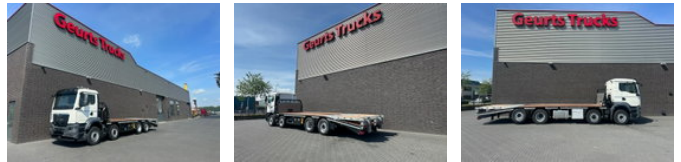

# MAN TGS 35.520 8X2 OPRIJWAGEN/MACHINE TRANSPORTER/PLATEAU/

## General characteristics

Brand	MAN
Model	TGS 35.520
Subcategory	Loading ramp
Meter reading	1.617km
Date of first registration	16-01-2025
Colour	Wit
Condition	Used
General state	Very good
Fuel	Diesel
Emission class	Euro 6
Reference	1790722