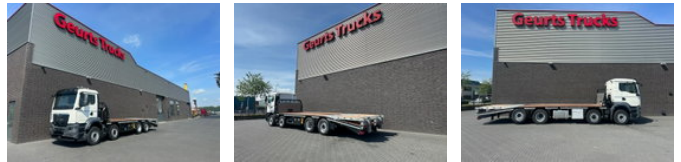

# MAN TGS 35.520 8X2 OPRIJWAGEN/MACHINE TRANSPORTER/PLATEAU/

## General characteristics

Brand	MAN
Model	TGS 35.520
Subcategory	Loading ramp
Meter reading	1.617km
Date of first registration	01-01-2026
Colour	Wit
Condition	Used
General state	Very good
Fuel	Diesel
Emission class	Euro 6
Reference	1790722