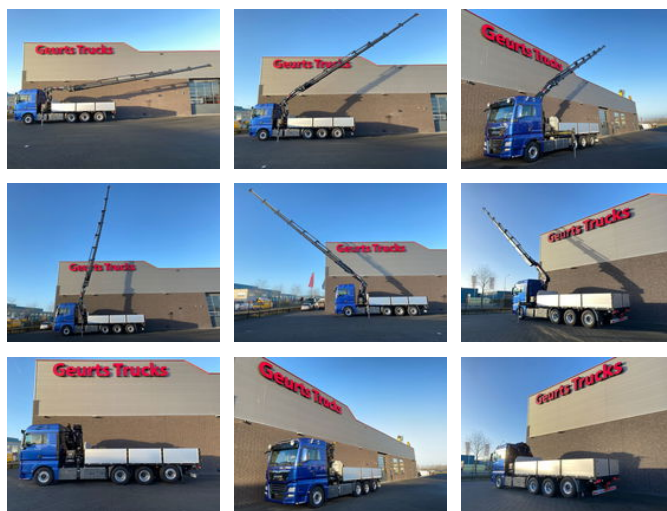

MAN TGX 35.500 8X4 TRIDEM + HIAB X-HIPRO 302 E-7 KRAAN/KRAN/CRANE/GRUA

General features

Brand	MAN
Model	TGX 35.500
Subcategory	Crane truck
Odometer reading	309.518km
Date of first registration	23-10-2018
Hourmeter reading	788
Color	Blue
Condition	Used
General condition	Very good
Fuel	Diesel
Emission class	Euro 6
Reference	1789652
CE marking	Yes

Characteristics

Empty weight	16.875kg
Serial number	1834
Lifting capacity	9.400kg
Lifting height	2.080cm
Mast type	Telescope

MAN TGX 35.500 8X4 TRIDEM + HIAB X-HIPRO 302 E-7 KRAAN/KRAN/CRANE/GRUA

Technical specifications

Number of axes	4
Axis configuration	8x4
Transmission	Automatic

Description

MAN TGX 35.500 8X4 TRIDEM + HIAB X-HIPRO 302 E-7 CRANE EURO 6 L PACKAGE 500 HP TRACTION 8X4 TRDEM LAST AXLE IS LIFT AND STEERING AXEL WHEELBASE 420 CM AIRSUSPENSION TGX SLEEP CAB WITH AIRCO NAVI CAMERA FRIDGE AUTOMATIC GEARBOX TRAILER COUPLING TOOLBOXES ALCOA WHEELS OPEN LOADING PLATFORM WITH REMOVABLE ALUMINIUM SIDE BOARDS 645 CM X 250 X 80 CM HOOKEYES UND RONGPOTS HIAB X-HIPRO 302 E-7 CRANE 7X HYDRAULIC EXTENDABLE 2X STABILZERS RADIO REMOTE CONTROL MAX LIFT CAPACITY 9400 KG MAX LIFTCAPACITY ON 1850 CM 920 KG MAX WORKING HEIGHT 20.8 METER OIL COOLER FOR CRANE HYDRAULIC ONLY 788 WORKING HOURS !!! WWW.GEURTSTRUCKS.COM FOLLOW OUR INSTAGRAM: GEURTSTRUCKS WIR SPRECHEN DEUTSCH WE SPEAK ENGLISH HABLAMOS ESPANOL Geurts Trucks' general terms and conditions apply to all offers, quotations and agreements. All agreements with Geurts Trucks are governed by the law of the Netherlands and the Oost-Brabant Court, located in 's-Hertogenbosch, has exclusive jurisdiction to take cognizance of any disputes. You can find the full text of our general terms and conditions on our website: <https://www.geurtstrucks.com/terms-and-conditions>