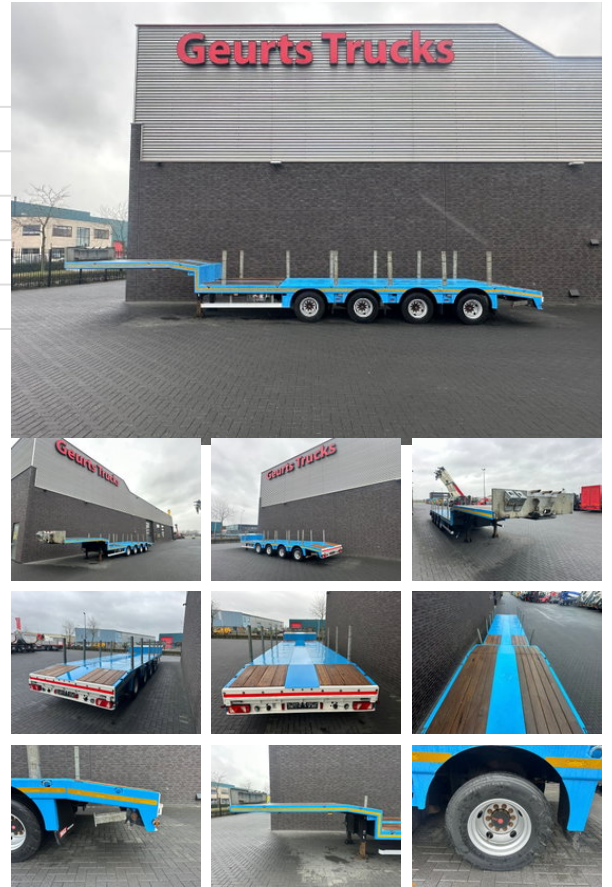

Max Trailer F-S44-1A1Y 4 ASSER SEMIE/LOWLOADER/SEMIE TIEFLADER

General characteristics

Brand	Max Trailer
Subcategory	Semi lowloader
Date of first registration	02-05-2013
Colour	Blue
Condition	Used
General state	Very good
Reference	1790656

Properties

Single weight	9.100kg
Load capacity	48.900kg
GVW	58.000kg
Length	12.350cm
Width	255cm
Serial number	YAFTL413000013899

Description

4 X AIRSUSPENDED AXLES 2 X STEERED AXLES 1 X LIFT AXEL 10.000KG FOR EACH AXLE TOTAL TECHNICALLY PERMISSIBLE WEIGHT 58,000KG
TYRE SIZE 245/70 R17.5 LOADING FLOOR SIZE 855 CM + 335 CM GOOSNECK WIDTH LOADING FLOOR 255 CM LOADING FLOOR HEIGHT 90 CM
FLOOR ANCHORS