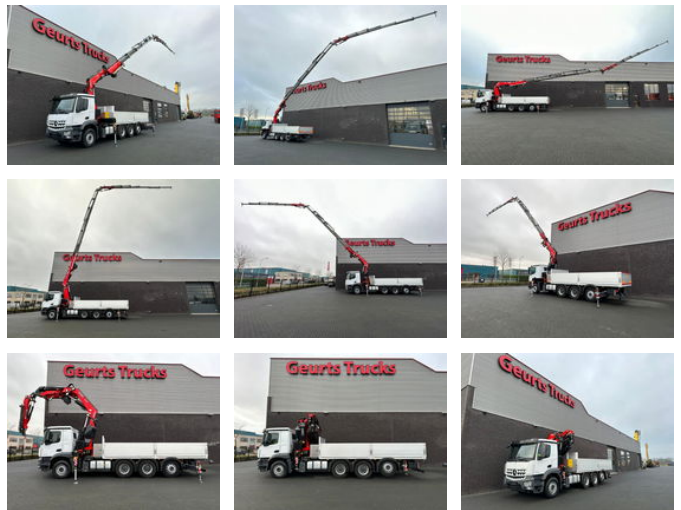

Mercedes-Benz Arocs 3646 L 8X4 + FASSI F545RA.2.26 XE-DYNAMIC + JIB L426 KRAAN/KRAN/CRANE/GRUA

General features

Brand	Mercedes-Benz
Model	Arocs 3646
Subcategory	Crane truck
Odometer reading	9.956km
Date of first registration	02-08-2023
Hourmeter reading	335
Color	White
Condition	Used
General condition	Very good
Fuel	Diesel
Emission class	Euro 6
Reference	1789924
CE marking	Yes

Characteristics

Empty weight	20.925kg
Serial number	4671
Lifting capacity	15.500kg
Lifting height	3.250cm
Mast type	Telescope

Mercedes-Benz Arocs 3646 L 8X4 + FASSI F545RA.2.26 XE-DYNAMIC + JIB L426 KRAAN/KRAN/CRANE/GRUA

Technical specifications

Number of axes	4
Axis configuration	8x4
Transmission	Automatic

Description

NEW MODEL MERCEDES-BENZ AROCS 3646 L 8X4 TRIDEM + FASSI F545RA.2.26 XE-DYNAMIC CRANE + JIB L426 CRANE + WINCH EURO 6 L PACKAGE 460 HP TRACTION 8X4 TRIEM LAST AXLE IS LIFT AND STEERING AXEL WHEELBASE 360 CM AIRSUSPENSION AROCS CAB WITH AIRCO NAVI CAMERA TOUCHSCREEN CONTROLS AUTOMATIC GEARBOX TRAILER COUPLING TOOLBOXES OPEN LOADING PLATFORM WITH REMOVABLE ALUMINUM SIDE BOARDS LENGTH 627 CM HOOKEYES FASSI F545RA.2.26 XE-DYNAMIC CRANE + JIB L426 12X HYDRAULIC EXTENDABLE 4X STABILZERS RADIO REMOTE CONTROL MAX LIFT CAPACITY ON 285 CM 15500 KG MAX LIFTCAPACITY ON 2820 CM 600 KG MAX WORKING HEIGHT 32.5 METER BIG HYDRAULIC WINCH WITH ALL HOOKS AND ROLLERS OIL COOLER FOR CRANE HYDRAULIC YOM 2022 ONLY 339 WORKING HOURS !!! WWW.GEURTSTRUCKS.COM FOLLOW OUR INSTAGRAM: GEURTSTRUCKS WIR SPRECHEN DEUTSCH WE SPEAK ENGLISH HABLAMOS ESPANOL Geurts Trucks' general terms and conditions apply to all offers, quotations and agreements. All agreements with Geurts Trucks are governed by the law of the Netherlands and the Oost-Brabant Court, located in 's-Hertogenbosch, has exclusive jurisdiction to take cognizance of any disputes. You can find the full text of our general terms and conditions on our website: <https://www.geurtstrucks.com/terms-and-conditions>